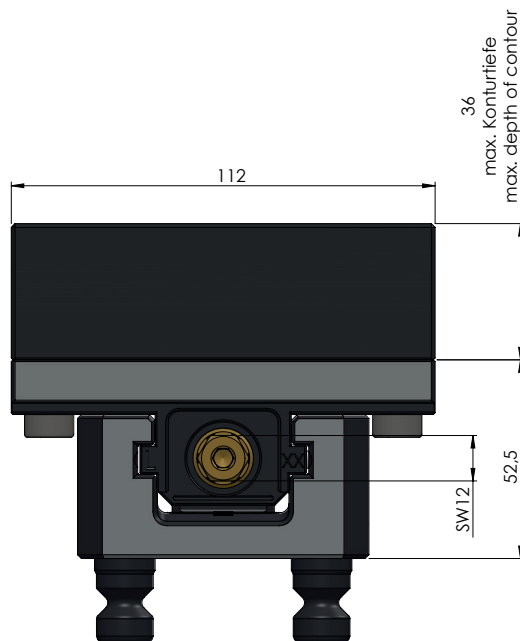

ITEM NO.	49080-77
DESCRIPTION	Profilo 77, Contour Clamping Vise, Jaw width 112 mm, max. clamping range 165 mm
ISSUE DATE	04.05.2021

ITEM NO.	49080-77
DESCRIPTION	Profilo 77, Contour Clamping Vise, Jaw width 112 mm, max. clamping range 165 mm
ISSUE DATE	04.05.2021

ITEM NO.	49080-77
DESCRIPTION	Profilo 77, Contour Clamping Vise, Jaw width 112 mm, max. clamping range 165 mm
ISSUE DATE	04.05.2021