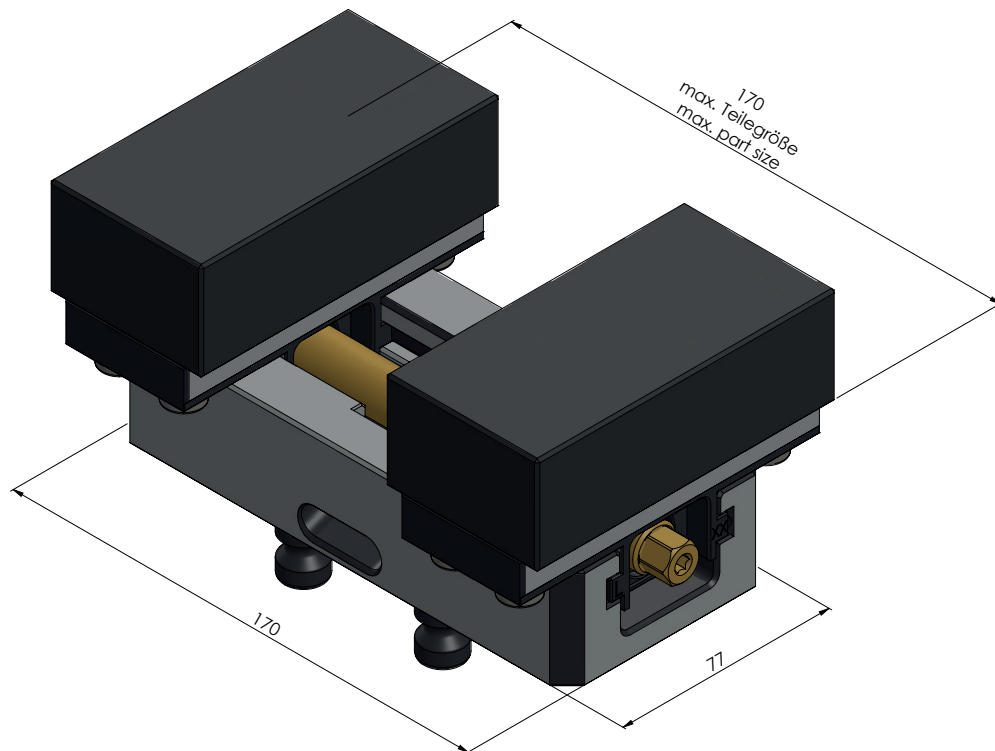

ITEM NO.	49080-77
DESCRIPTION	Profilo 77, Contour Clamping Vise, Jaw width 112 mm, max. clamping range 165 mm
ISSUE DATE	04.05.2021

ITEM NO.	49080-77
DESCRIPTION	Profilo 77, Contour Clamping Vise, Jaw width 112 mm, max. clamping range 165 mm
ISSUE DATE	04.05.2021

ITEM NO.	49080-77
DESCRIPTION	Profilo 77, Contour Clamping Vise, Jaw width 112 mm, max. clamping range 165 mm
ISSUE DATE	04.05.2021