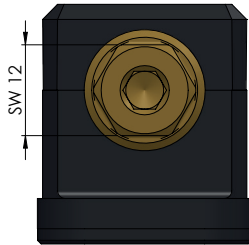

ITEM NO.	4877175
DESCRIPTION	Makro-Grip® 77, Set Spindle + Center Piece, Spindle length 175 mm
ISSUE DATE	04.05.2021

Page 1 / 2

ITEM NO.	4877175
DESCRIPTION	Makro-Grip® 77, Set Spindle + Center Piece, Spindle length 175 mm
ISSUE DATE	04.05.2021