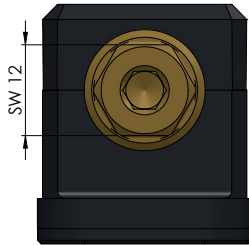

ITEM NO.	4877100
DESCRIPTION	Makro-Grip® 77, Set Spindle + Center Piece, Spindle length 100 mm
ISSUE DATE	04.05.2021

Page 1 / 2

ITEM NO.	4877100
DESCRIPTION	Makro-Grip® 77, Set Spindle + Center Piece, Spindle length 100 mm
ISSUE DATE	04.05.2021