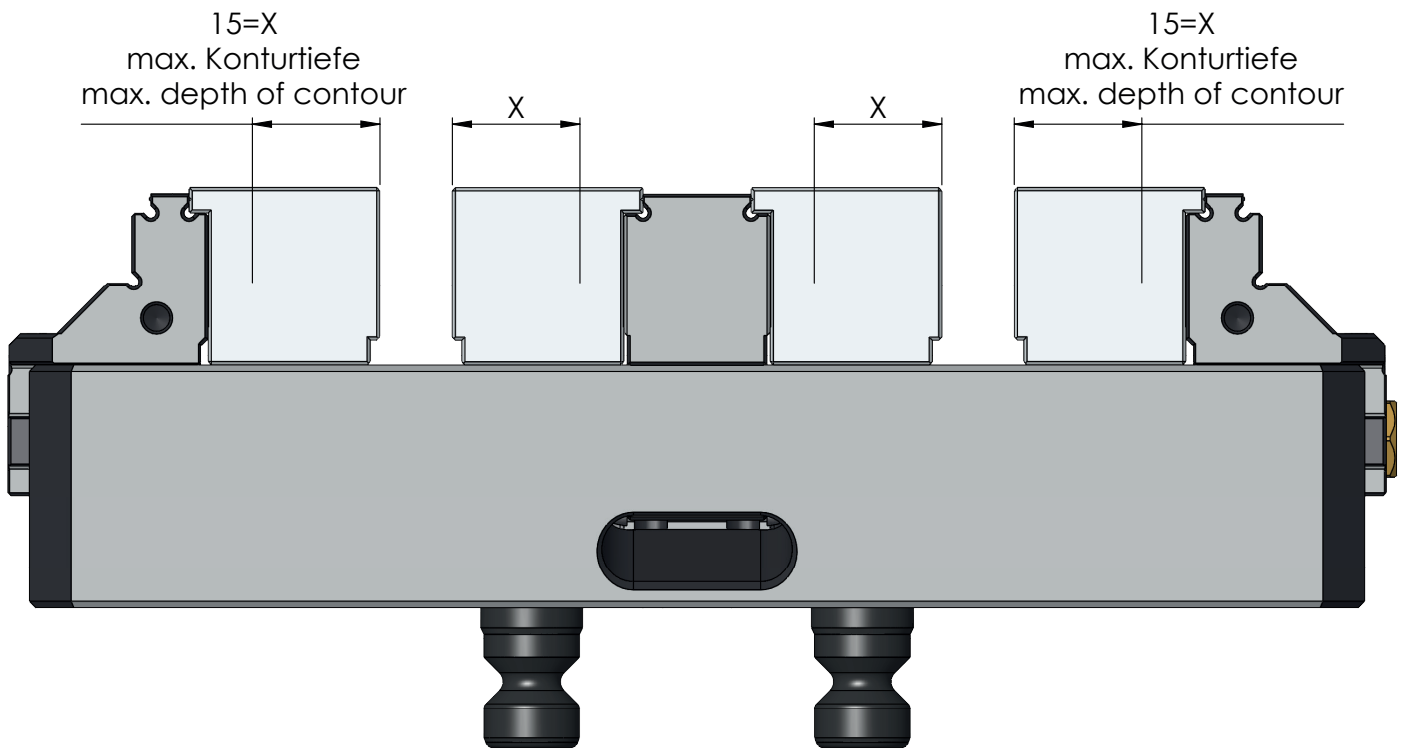

Page 2 / 13

ITEM NO.	48409-77
DESCRIPTION	Makro-Grip® 77, Contour jaws, Jaw width 77 mm, for the inner side
ISSUE DATE	04.05.2021

Page 4 / 13

ITEM NO.	48409-77
DESCRIPTION	Makro-Grip® 77, Contour jaws, Jaw width 77 mm, for the inner side
ISSUE DATE	04.05.2021

Page 5 / 13

ITEM NO.	48409-77
DESCRIPTION	Makro-Grip® 77, Contour jaws, Jaw width 77 mm, for the inner side
ISSUE DATE	04.05.2021

Page 6 / 13

ITEM NO.	48409-77
DESCRIPTION	Makro-Grip® 77, Contour jaws, Jaw width 77 mm, for the inner side
ISSUE DATE	04.05.2021

Page 7 / 13

ITEM NO.	48409-77
DESCRIPTION	Makro-Grip® 77, Contour jaws, Jaw width 77 mm, for the inner side
ISSUE DATE	04.05.2021

Page 8 / 13

ITEM NO.	48409-77
DESCRIPTION	Makro-Grip® 77, Contour jaws, Jaw width 77 mm, for the inner side
ISSUE DATE	04.05.2021