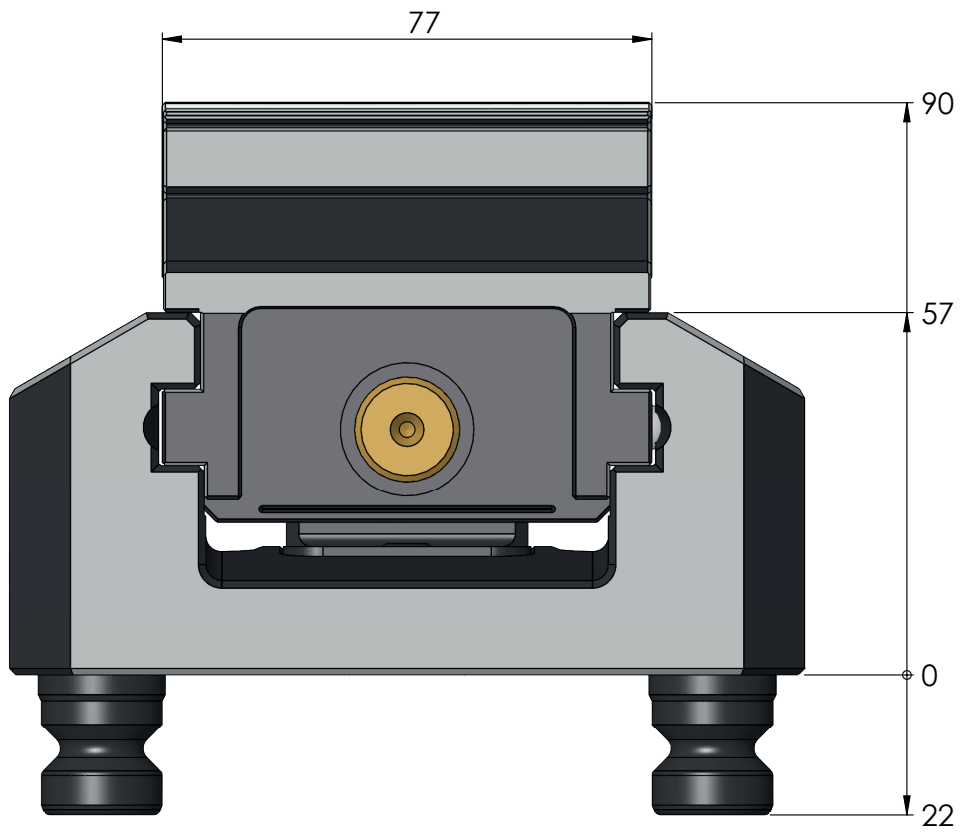

ITEM NO.	48409-77
DESCRIPTION	Makro-Grip® 77, Contour jaws, Jaw width 77 mm, for the inner side
ISSUE DATE	04.05.2021

Page 1 / 13

ITEM NO.	48409-77
DESCRIPTION	Makro-Grip® 77, Contour jaws, Jaw width 77 mm, for the inner side
ISSUE DATE	04.05.2021

Page 2 / 13

ITEM NO.	48409-77
DESCRIPTION	Makro-Grip® 77, Contour jaws, Jaw width 77 mm, for the inner side
ISSUE DATE	04.05.2021

Page 4 / 13

ITEM NO.	48409-77
DESCRIPTION	Makro-Grip® 77, Contour jaws, Jaw width 77 mm, for the inner side
ISSUE DATE	04.05.2021

Page 5 / 13

ITEM NO.	48409-77
DESCRIPTION	Makro-Grip® 77, Contour jaws, Jaw width 77 mm, for the inner side
ISSUE DATE	04.05.2021

Page 6 / 13

ITEM NO.	48409-77
DESCRIPTION	Makro-Grip® 77, Contour jaws, Jaw width 77 mm, for the inner side
ISSUE DATE	04.05.2021

Page 7 / 13

ITEM NO.	48409-77
DESCRIPTION	Makro-Grip® 77, Contour jaws, Jaw width 77 mm, for the inner side
ISSUE DATE	04.05.2021

Page 8 / 13

ITEM NO.	48409-77
DESCRIPTION	Makro-Grip® 77, Contour jaws, Jaw width 77 mm, for the inner side
ISSUE DATE	04.05.2021