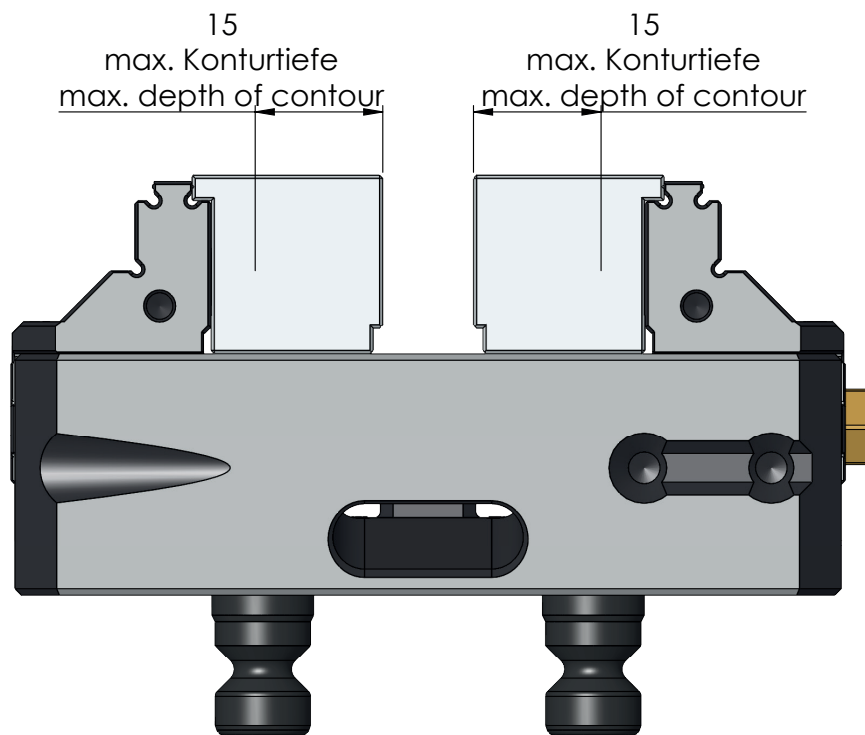

ITEM NO.	48409-77
DESCRIPTION	Makro-Grip® 77, Contour jaws, Jaw width 77 mm, for the inner side
ISSUE DATE	04.05.2021

Page 1 / 13

ITEM NO.	48409-77
DESCRIPTION	Makro-Grip® 77, Contour jaws, Jaw width 77 mm, for the inner side
ISSUE DATE	04.05.2021

Page 2 / 13

ITEM NO.	48409-77
DESCRIPTION	Makro-Grip® 77, Contour jaws, Jaw width 77 mm, for the inner side
ISSUE DATE	04.05.2021

Page 4 / 13

ITEM NO.	48409-77
DESCRIPTION	Makro-Grip® 77, Contour jaws, Jaw width 77 mm, for the inner side
ISSUE DATE	04.05.2021

Page 5 / 13

ITEM NO.	48409-77
DESCRIPTION	Makro-Grip® 77, Contour jaws, Jaw width 77 mm, for the inner side
ISSUE DATE	04.05.2021

Page 6 / 13

ITEM NO.	48409-77
DESCRIPTION	Makro-Grip® 77, Contour jaws, Jaw width 77 mm, for the inner side
ISSUE DATE	04.05.2021

Page 7 / 13

ITEM NO.	48409-77
DESCRIPTION	Makro-Grip® 77, Contour jaws, Jaw width 77 mm, for the inner side
ISSUE DATE	04.05.2021

Page 8 / 13

ITEM NO.	48409-77
DESCRIPTION	Makro-Grip® 77, Contour jaws, Jaw width 77 mm, for the inner side
ISSUE DATE	04.05.2021