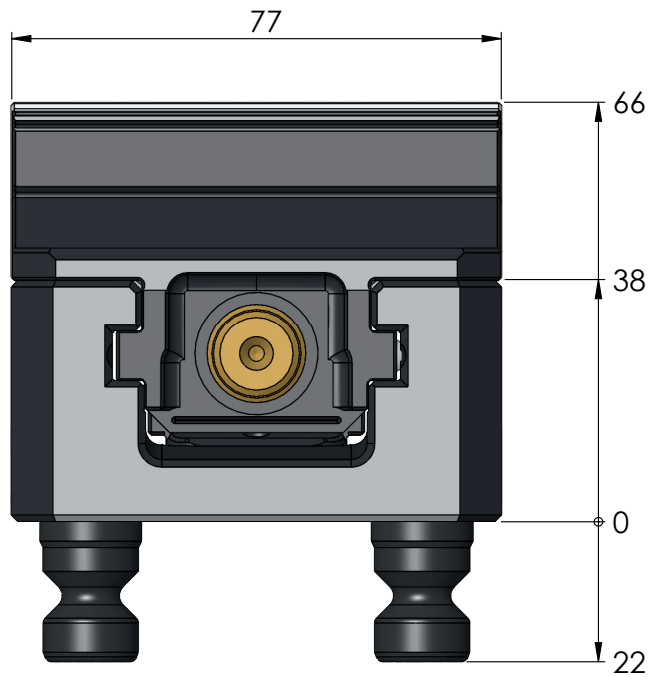

ITEM NO.	48409-77
DESCRIPTION	Makro-Grip® 77, Contour jaws, Jaw width 77 mm, for the inner side
ISSUE DATE	04.05.2021

Page 1 / 13

ITEM NO.	48409-77
DESCRIPTION	Makro-Grip® 77, Contour jaws, Jaw width 77 mm, for the inner side
ISSUE DATE	04.05.2021

Page 2 / 13

ITEM NO.	48409-77
DESCRIPTION	Makro-Grip® 77, Contour jaws, Jaw width 77 mm, for the inner side
ISSUE DATE	04.05.2021

Page 4 / 13

ITEM NO.	48409-77
DESCRIPTION	Makro-Grip® 77, Contour jaws, Jaw width 77 mm, for the inner side
ISSUE DATE	04.05.2021

Page 5 / 13

ITEM NO.	48409-77
DESCRIPTION	Makro-Grip® 77, Contour jaws, Jaw width 77 mm, for the inner side
ISSUE DATE	04.05.2021

Page 6 / 13

ITEM NO.	48409-77
DESCRIPTION	Makro-Grip® 77, Contour jaws, Jaw width 77 mm, for the inner side
ISSUE DATE	04.05.2021

Page 7 / 13

ITEM NO.	48409-77
DESCRIPTION	Makro-Grip® 77, Contour jaws, Jaw width 77 mm, for the inner side
ISSUE DATE	04.05.2021

Page 8 / 13

ITEM NO.	48409-77
DESCRIPTION	Makro-Grip® 77, Contour jaws, Jaw width 77 mm, for the inner side
ISSUE DATE	04.05.2021