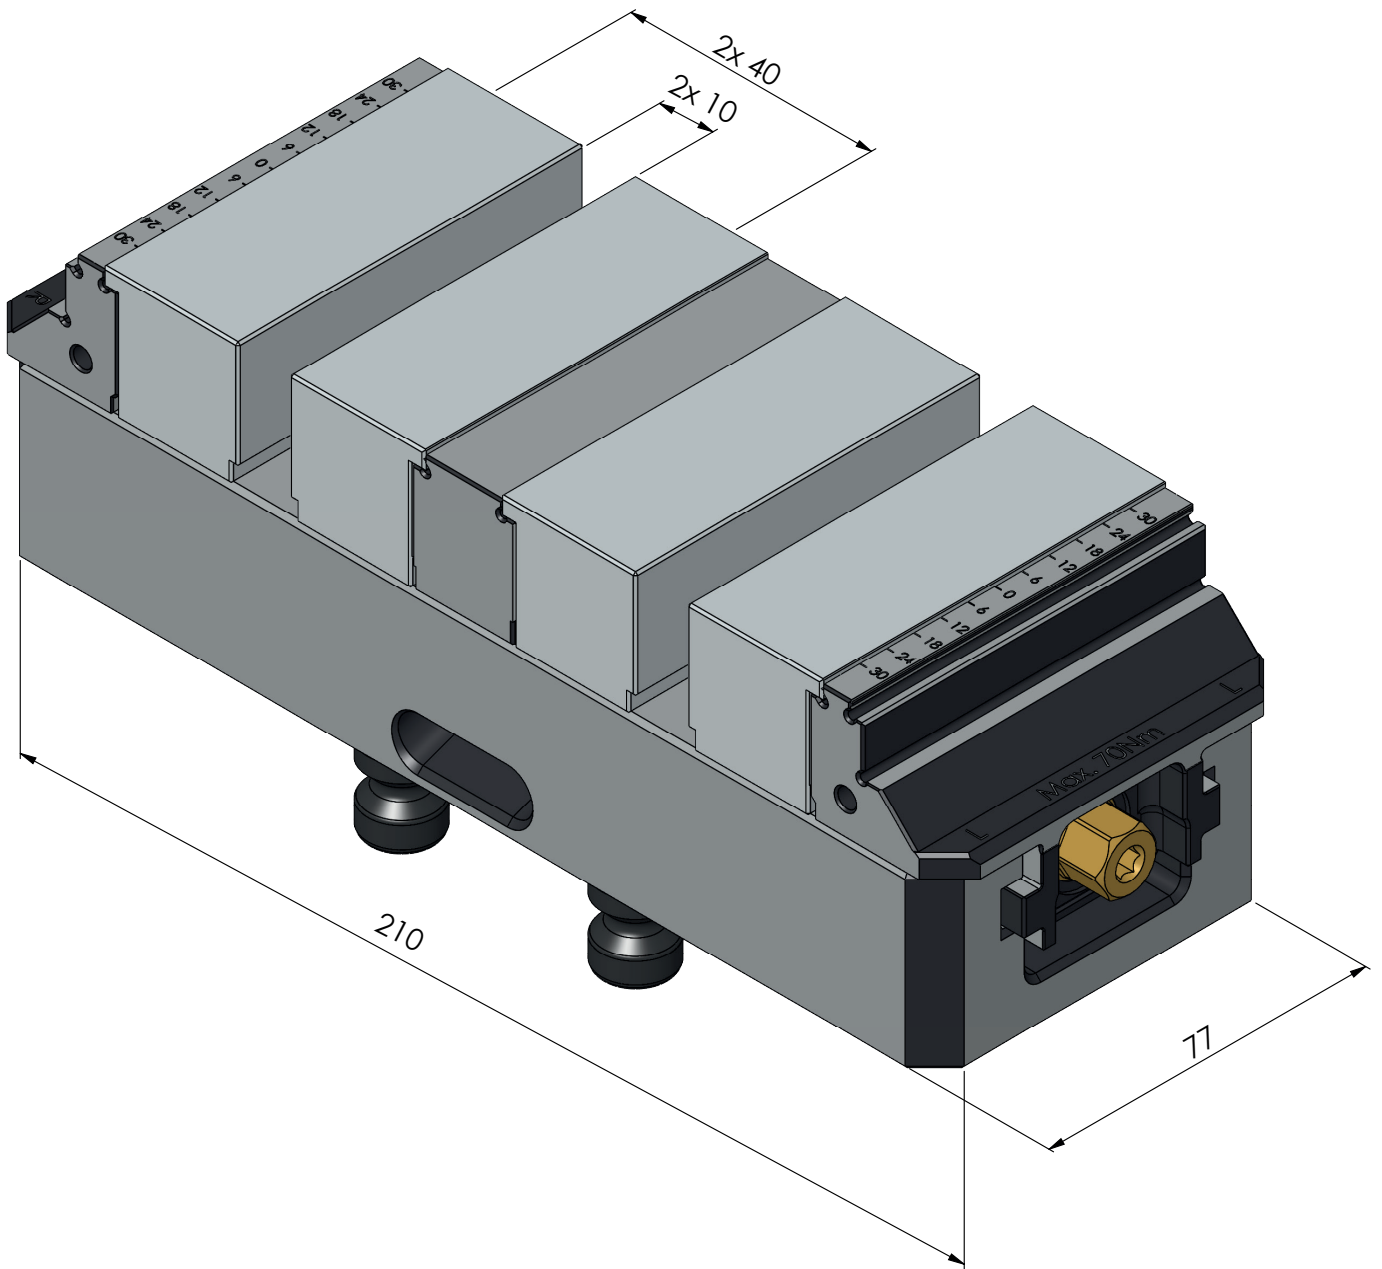

ITEM NO.	48409-77
DESCRIPTION	Makro-Grip® 77, Contour jaws, Jaw width 77 mm, for the inner side
ISSUE DATE	04.05.2021

Page 1 / 13

ITEM NO.	48409-77
DESCRIPTION	Makro-Grip® 77, Contour jaws, Jaw width 77 mm, for the inner side
ISSUE DATE	04.05.2021

Page 2 / 13

ITEM NO.	48409-77
DESCRIPTION	Makro-Grip® 77, Contour jaws, Jaw width 77 mm, for the inner side
ISSUE DATE	04.05.2021

Page 4 / 13

ITEM NO.	48409-77
DESCRIPTION	Makro-Grip® 77, Contour jaws, Jaw width 77 mm, for the inner side
ISSUE DATE	04.05.2021

Page 5 / 13

ITEM NO.	48409-77
DESCRIPTION	Makro-Grip® 77, Contour jaws, Jaw width 77 mm, for the inner side
ISSUE DATE	04.05.2021

Page 6 / 13

ITEM NO.	48409-77
DESCRIPTION	Makro-Grip® 77, Contour jaws, Jaw width 77 mm, for the inner side
ISSUE DATE	04.05.2021

Page 7 / 13

ITEM NO.	48409-77
DESCRIPTION	Makro-Grip® 77, Contour jaws, Jaw width 77 mm, for the inner side
ISSUE DATE	04.05.2021

Page 8 / 13

ITEM NO.	48409-77
DESCRIPTION	Makro-Grip® 77, Contour jaws, Jaw width 77 mm, for the inner side
ISSUE DATE	04.05.2021