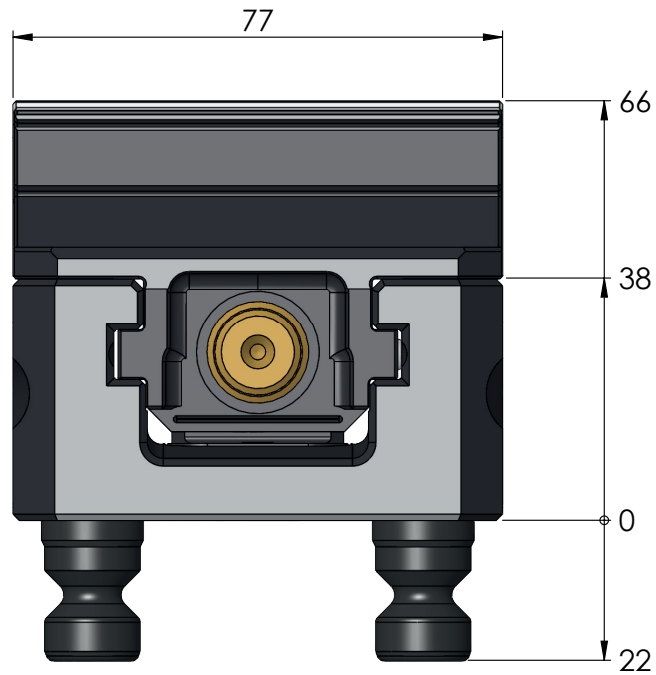

ITEM NO.	48409-77
DESCRIPTION	Makro-Grip® 77, Contour jaws, Jaw width 77 mm, for the inner side
ISSUE DATE	04.05.2021

Page 1 / 13

ITEM NO.	48409-77
DESCRIPTION	Makro-Grip® 77, Contour jaws, Jaw width 77 mm, for the inner side
ISSUE DATE	04.05.2021

Page 2 / 13

ITEM NO.	48409-77
DESCRIPTION	Makro-Grip® 77, Contour jaws, Jaw width 77 mm, for the inner side
ISSUE DATE	04.05.2021

Page 4 / 13

ITEM NO.	48409-77
DESCRIPTION	Makro-Grip® 77, Contour jaws, Jaw width 77 mm, for the inner side
ISSUE DATE	04.05.2021

Page 5 / 13

ITEM NO.	48409-77
DESCRIPTION	Makro-Grip® 77, Contour jaws, Jaw width 77 mm, for the inner side
ISSUE DATE	04.05.2021

Page 6 / 13

ITEM NO.	48409-77
DESCRIPTION	Makro-Grip® 77, Contour jaws, Jaw width 77 mm, for the inner side
ISSUE DATE	04.05.2021

Page 7 / 13

ITEM NO.	48409-77
DESCRIPTION	Makro-Grip® 77, Contour jaws, Jaw width 77 mm, for the inner side
ISSUE DATE	04.05.2021

Page 8 / 13

ITEM NO.	48409-77
DESCRIPTION	Makro-Grip® 77, Contour jaws, Jaw width 77 mm, for the inner side
ISSUE DATE	04.05.2021