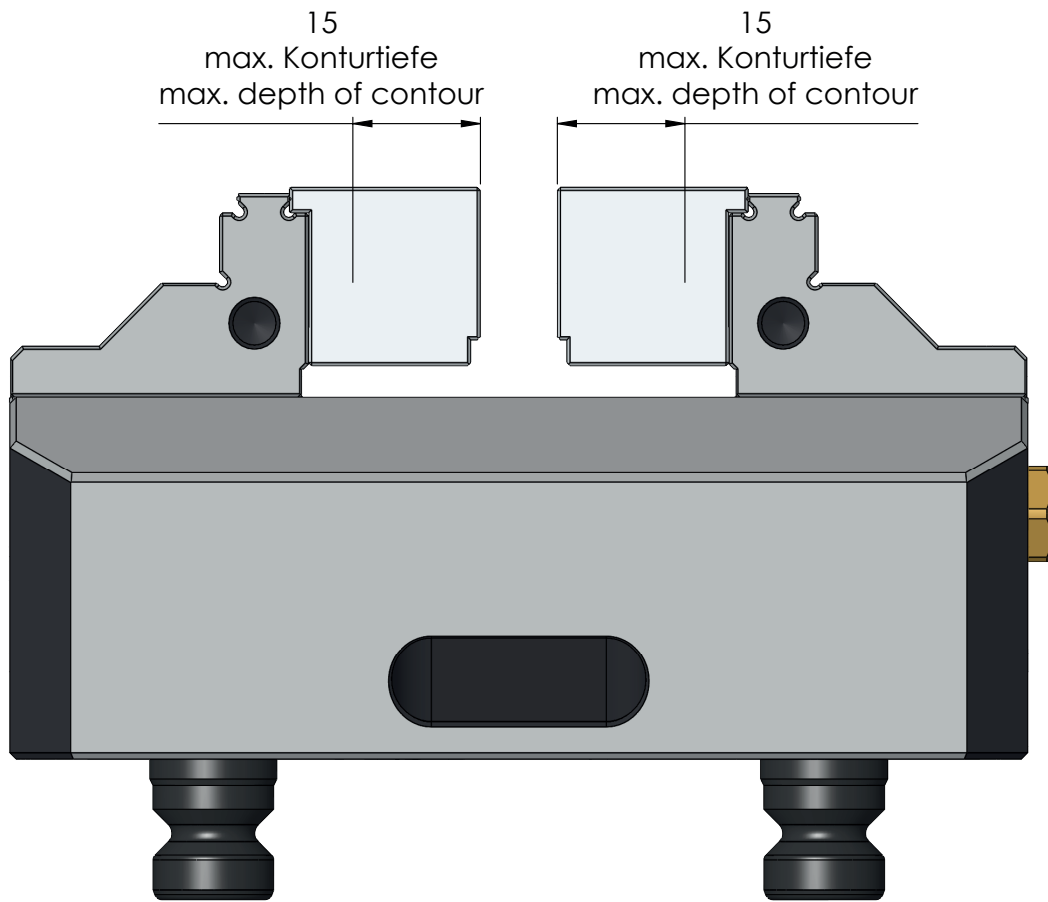

ITEM NO.	48409-77
DESCRIPTION	Makro-Grip® 77, Contour jaws, Jaw width 77 mm, for the inner side
ISSUE DATE	04.05.2021

Page 1 / 13

ITEM NO.	48409-77
DESCRIPTION	Makro-Grip® 77, Contour jaws, Jaw width 77 mm, for the inner side
ISSUE DATE	04.05.2021

Page 2 / 13

ITEM NO.	48409-77
DESCRIPTION	Makro-Grip® 77, Contour jaws, Jaw width 77 mm, for the inner side
ISSUE DATE	04.05.2021

Page 4 / 13

ITEM NO.	48409-77
DESCRIPTION	Makro-Grip® 77, Contour jaws, Jaw width 77 mm, for the inner side
ISSUE DATE	04.05.2021

Page 5 / 13

ITEM NO.	48409-77
DESCRIPTION	Makro-Grip® 77, Contour jaws, Jaw width 77 mm, for the inner side
ISSUE DATE	04.05.2021

Page 6 / 13

ITEM NO.	48409-77
DESCRIPTION	Makro-Grip® 77, Contour jaws, Jaw width 77 mm, for the inner side
ISSUE DATE	04.05.2021

Page 7 / 13

ITEM NO.	48409-77
DESCRIPTION	Makro-Grip® 77, Contour jaws, Jaw width 77 mm, for the inner side
ISSUE DATE	04.05.2021

Page 8 / 13

ITEM NO.	48409-77
DESCRIPTION	Makro-Grip® 77, Contour jaws, Jaw width 77 mm, for the inner side
ISSUE DATE	04.05.2021