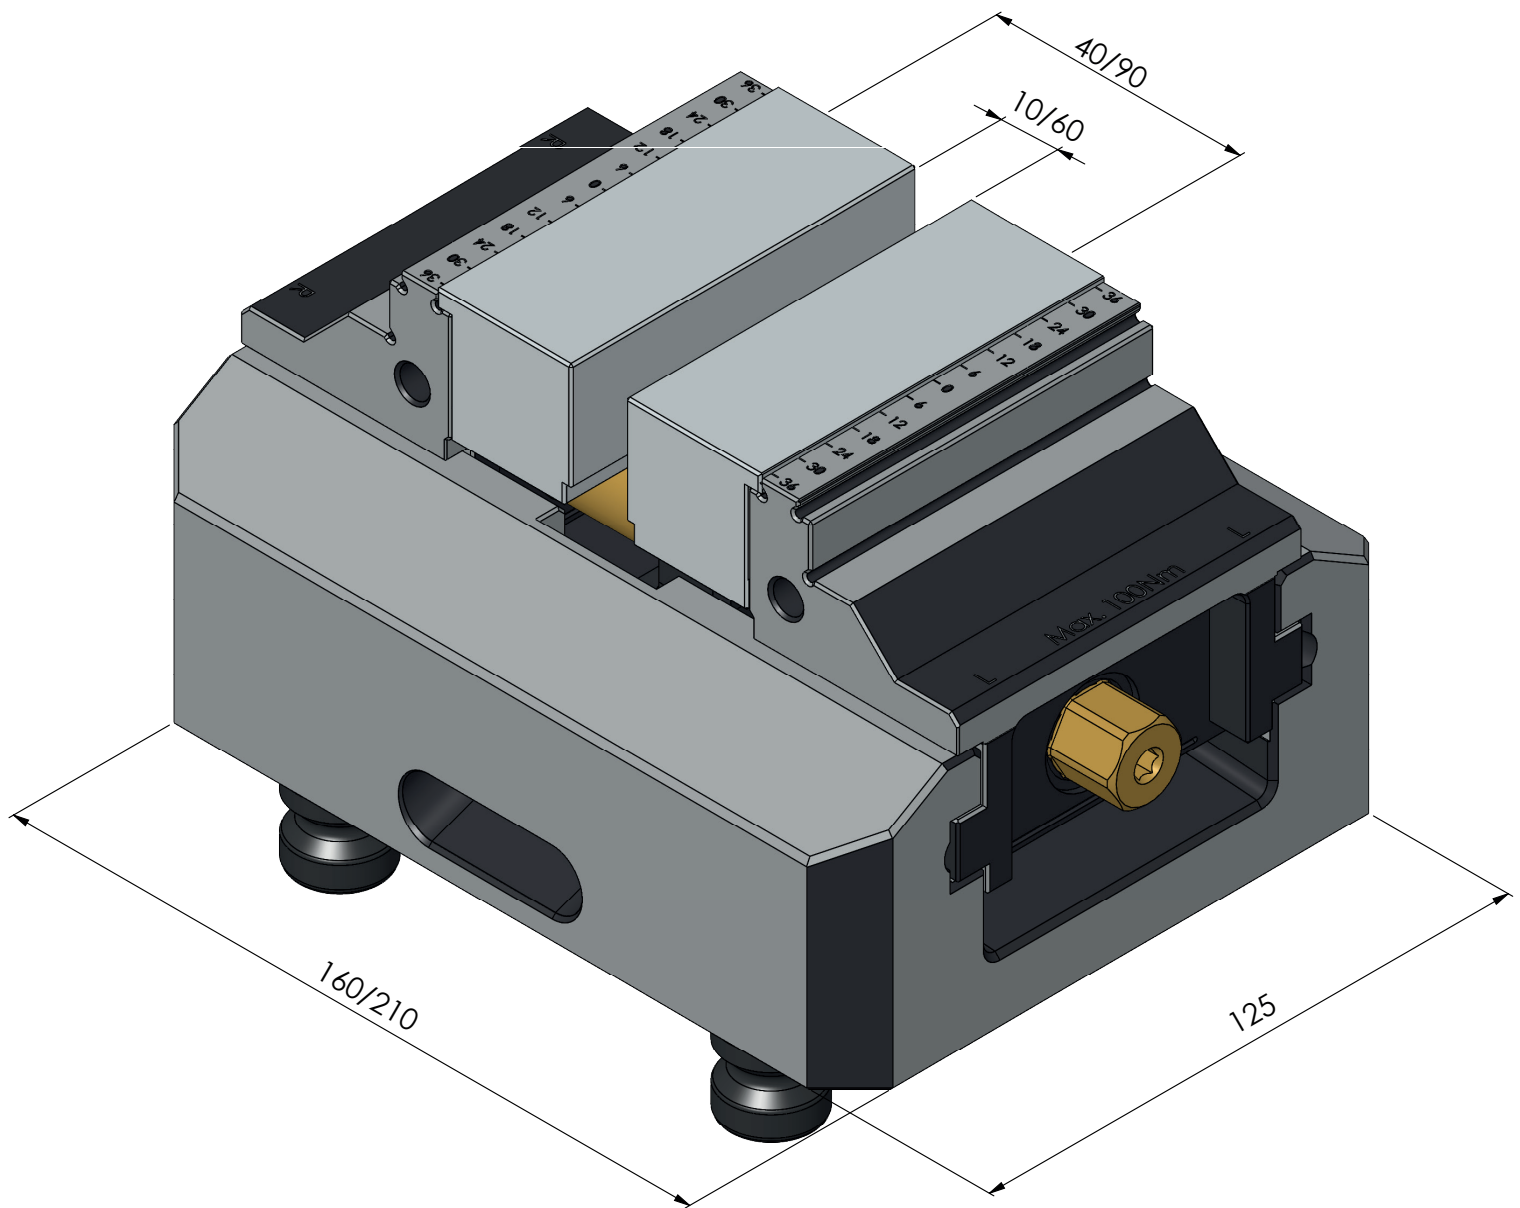

ITEM NO.	48409-77
DESCRIPTION	Makro-Grip® 77, Contour jaws, Jaw width 77 mm, for the inner side
ISSUE DATE	04.05.2021

Page 1 / 13

ITEM NO.	48409-77
DESCRIPTION	Makro-Grip® 77, Contour jaws, Jaw width 77 mm, for the inner side
ISSUE DATE	04.05.2021

Page 2 / 13

ITEM NO.	48409-77
DESCRIPTION	Makro-Grip® 77, Contour jaws, Jaw width 77 mm, for the inner side
ISSUE DATE	04.05.2021

Page 4 / 13

ITEM NO.	48409-77
DESCRIPTION	Makro-Grip® 77, Contour jaws, Jaw width 77 mm, for the inner side
ISSUE DATE	04.05.2021

Page 5 / 13

ITEM NO.	48409-77
DESCRIPTION	Makro-Grip® 77, Contour jaws, Jaw width 77 mm, for the inner side
ISSUE DATE	04.05.2021

Page 6 / 13

ITEM NO.	48409-77
DESCRIPTION	Makro-Grip® 77, Contour jaws, Jaw width 77 mm, for the inner side
ISSUE DATE	04.05.2021

Page 7 / 13

ITEM NO.	48409-77
DESCRIPTION	Makro-Grip® 77, Contour jaws, Jaw width 77 mm, for the inner side
ISSUE DATE	04.05.2021

Page 8 / 13

ITEM NO.	48409-77
DESCRIPTION	Makro-Grip® 77, Contour jaws, Jaw width 77 mm, for the inner side
ISSUE DATE	04.05.2021