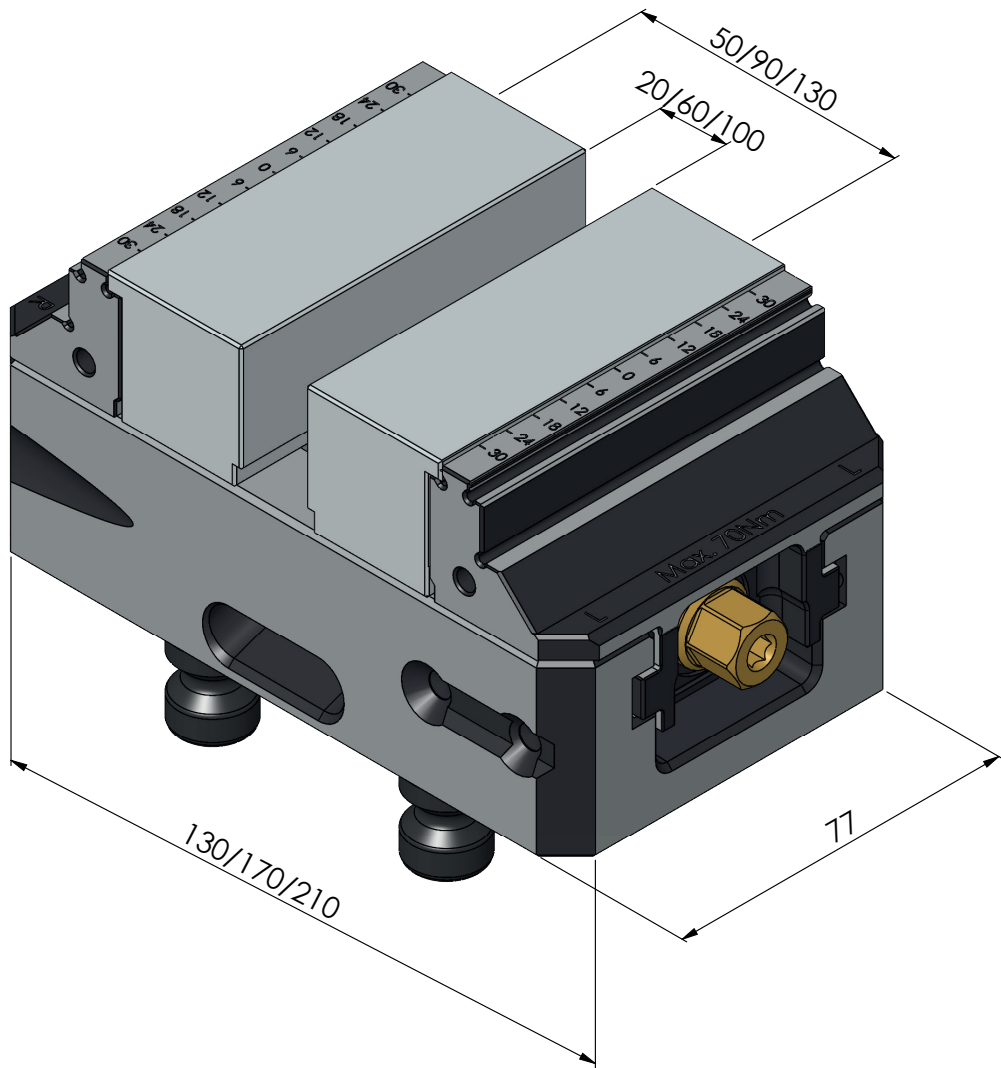

ITEM NO.	48409-77
DESCRIPTION	Makro-Grip® 77, Contour jaws, Jaw width 77 mm, for the inner side
ISSUE DATE	04.05.2021

Page 1 / 13

ITEM NO.	48409-77
DESCRIPTION	Makro-Grip® 77, Contour jaws, Jaw width 77 mm, for the inner side
ISSUE DATE	04.05.2021

Page 2 / 13

ITEM NO.	48409-77
DESCRIPTION	Makro-Grip® 77, Contour jaws, Jaw width 77 mm, for the inner side
ISSUE DATE	04.05.2021

Page 4 / 13

ITEM NO.	48409-77
DESCRIPTION	Makro-Grip® 77, Contour jaws, Jaw width 77 mm, for the inner side
ISSUE DATE	04.05.2021

Page 5 / 13

ITEM NO.	48409-77
DESCRIPTION	Makro-Grip® 77, Contour jaws, Jaw width 77 mm, for the inner side
ISSUE DATE	04.05.2021

Page 6 / 13

ITEM NO.	48409-77
DESCRIPTION	Makro-Grip® 77, Contour jaws, Jaw width 77 mm, for the inner side
ISSUE DATE	04.05.2021

Page 7 / 13

ITEM NO.	48409-77
DESCRIPTION	Makro-Grip® 77, Contour jaws, Jaw width 77 mm, for the inner side
ISSUE DATE	04.05.2021

Page 8 / 13

ITEM NO.	48409-77
DESCRIPTION	Makro-Grip® 77, Contour jaws, Jaw width 77 mm, for the inner side
ISSUE DATE	04.05.2021