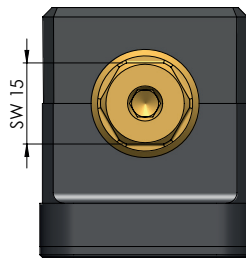

ITEM NO.	4825164
DESCRIPTION	Makro-Grip® 125, Set Spindle + Center Piece, Spindle length 164 mm
ISSUE DATE	04.05.2021

Page 1 / 2

ITEM NO.	4825164
DESCRIPTION	Makro-Grip® 125, Set Spindle + Center Piece, Spindle length 164 mm
ISSUE DATE	04.05.2021