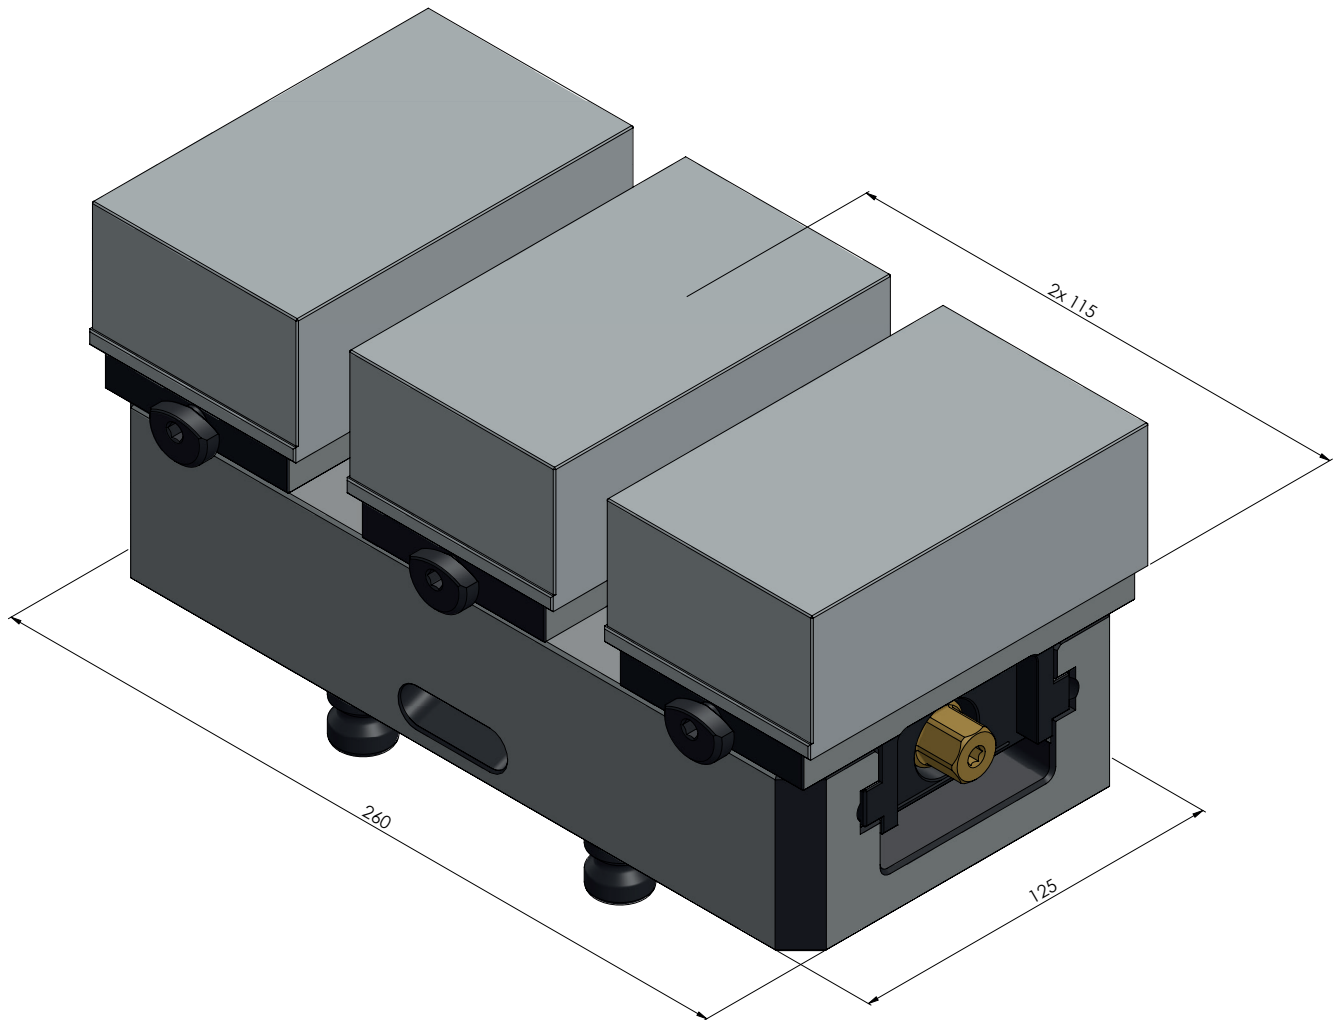

ITEM NO.	44255-TG125
DESCRIPTION	Avanti 125, Center Base Jaw + Spindle, Jaw width 125 mm, Spindle length 264 mm
ISSUE DATE	04.05.2021

ITEM NO.	44255-TG125
DESCRIPTION	Avanti 125, Center Base Jaw + Spindle, Jaw width 125 mm, Spindle length 264 mm
ISSUE DATE	04.05.2021