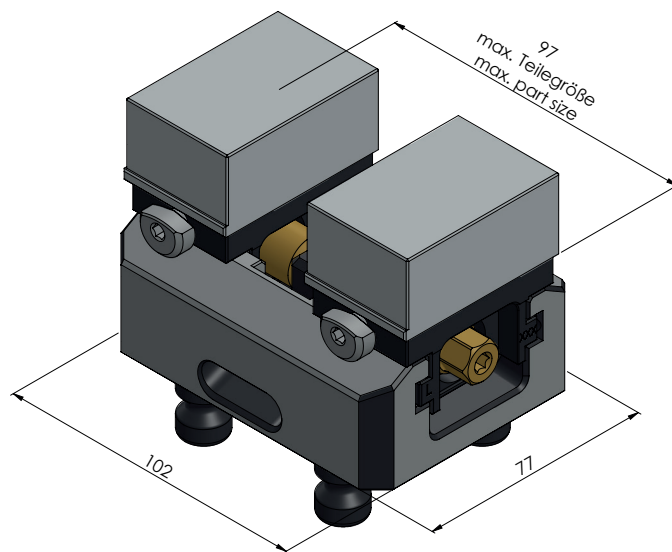

ITEM NO.	44085-46
DESCRIPTION	Avanti 77, Contour Clamping Vise, Jaw width 46 mm, max. clamping range 97 mm
ISSUE DATE	04.05.2021

ITEM NO.	44085-46
DESCRIPTION	Avanti 77, Contour Clamping Vise, Jaw width 46 mm, max. clamping range 97 mm
ISSUE DATE	04.05.2021

ITEM NO.	44085-46
DESCRIPTION	Avanti 77, Contour Clamping Vise, Jaw width 46 mm, max. clamping range 97 mm
ISSUE DATE	04.05.2021