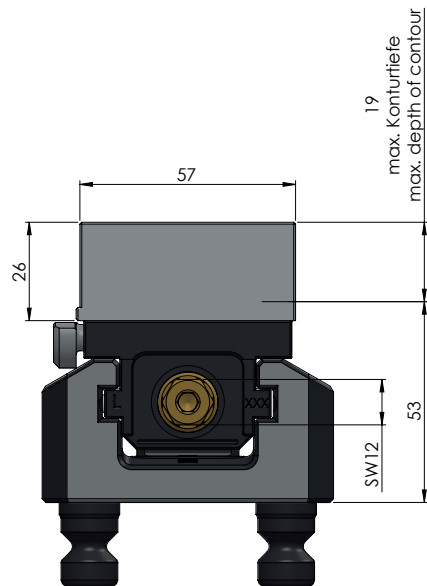

ITEM NO.	44085-46
DESCRIPTION	Avanti 77, Contour Clamping Vise, Jaw width 46 mm, max. clamping range 97 mm
ISSUE DATE	04.05.2021

ITEM NO.	44085-46
DESCRIPTION	Avanti 77, Contour Clamping Vise, Jaw width 46 mm, max. clamping range 97 mm
ISSUE DATE	04.05.2021

ITEM NO.	44085-46
DESCRIPTION	Avanti 77, Contour Clamping Vise, Jaw width 46 mm, max. clamping range 97 mm
ISSUE DATE	04.05.2021