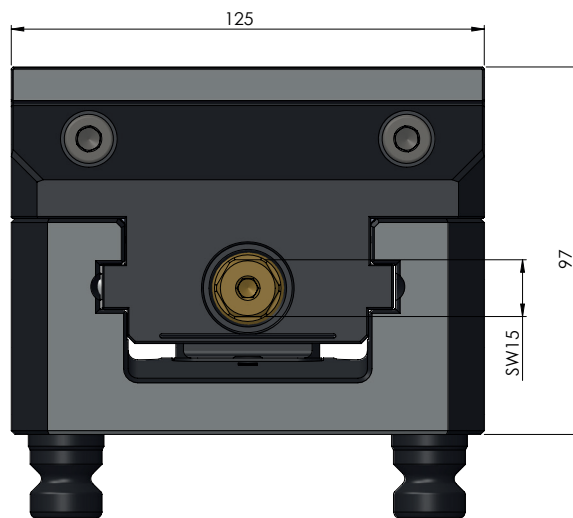

ITEM NO.	42152-125
DESCRIPTION	Vario-Tec 125, Centering Vise, Jaw width 125 mm, max. clamping range 150 mm
ISSUE DATE	04.05.2021

Page 1/3

ITEM NO.	42152-125
DESCRIPTION	Vario-Tec 125, Centering Vise, Jaw width 125 mm, max. clamping range 150 mm
ISSUE DATE	04.05.2021

ITEM NO.	42152-125
DESCRIPTION	Vario-Tec 125, Centering Vise, Jaw width 125 mm, max. clamping range 150 mm
ISSUE DATE	04.05.2021

Page 3 / 3