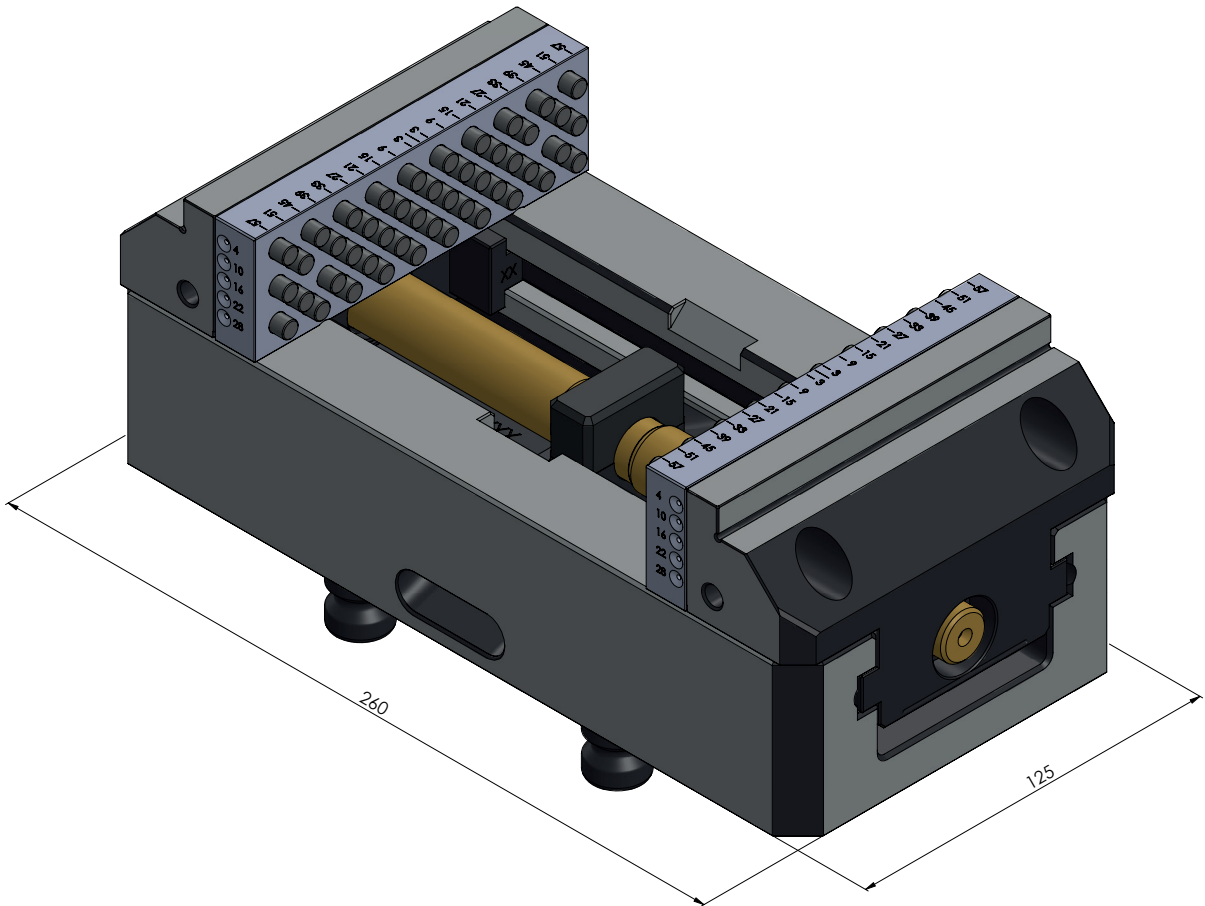

ITEM NO.	42152-125
DESCRIPTION	Vario-Tec 125, Centering Vise, Jaw width 125 mm, max. clamping range 150 mm
ISSUE DATE	04.05.2021

Page 1/3

ITEM NO.	42152-125
DESCRIPTION	Vario-Tec 125, Centering Vise, Jaw width 125 mm, max. clamping range 150 mm
ISSUE DATE	04.05.2021

ITEM NO.	42152-125
DESCRIPTION	Vario-Tec 125, Centering Vise, Jaw width 125 mm, max. clamping range 150 mm
ISSUE DATE	04.05.2021

Page 3 / 3