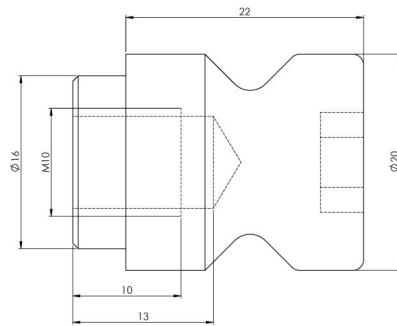

## Quick-Point® 96, Clamping Studs

Ø 20 mm, for 96 mm stud spacing, set of 20

Item No. 45570-Q20

<b>Diameter</b>	20 mm (0.79")
<b>For grid size</b>	96
<b>Threaded pin</b>	M10
<b>Packaging Unit</b>	1 Set
<b>Weight</b>	1.08 kg (2.38 lbs)
<b>Material</b>	Steel

# Quick-Point® 96, Clamping Studs

## ø 20 mm, for 96 mm stud spacing, set of 20

Item No. 45570-Q20

mit Schraube /  
with screw

mit Gewindestift /  
with threaded pin