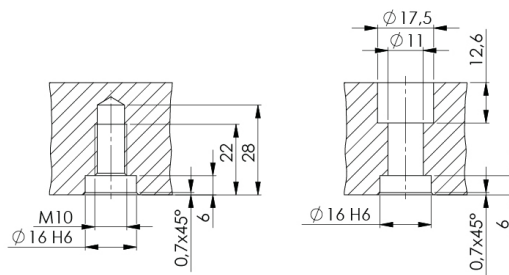

## Quick-Point® 96, Clamping Studs

Ø 20 mm, for 96 mm stud spacing, set of 20

Item No. 45570-Q20

<b>Diameter</b>	20 mm (0.79")
<b>For grid size</b>	96
<b>Threaded pin</b>	M10
<b>Packaging Unit</b>	1 Set
<b>Weight</b>	1.08 kg (2.38 lbs)
<b>Material</b>	Steel

# Quick-Point® 96, Clamping Studs

## ø 20 mm, for 96 mm stud spacing, set of 20

Item No. 45570-Q20

mit Schraube /  
with screw

mit Gewindestift /  
with threaded pin