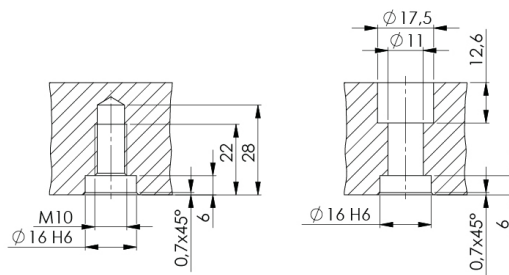

## Quick-Point® 96, Clamping Studs

Ø 20 mm, for 96 mm stud spacing, set of 10

Item No. 45570-Q10

<b>Diameter</b>	20 mm (0.79")
<b>For grid size</b>	96
<b>Threaded pin</b>	M10
<b>Packaging Unit</b>	1 Set
<b>Weight</b>	0.54 kg (1.19 lbs)
<b>Material</b>	Steel

# Quick-Point® 96, Clamping Studs

## ø 20 mm, for 96 mm stud spacing, set of 10

Item No. 45570-Q10

mit Schraube /  
with screw

mit Gewindestift /  
with threaded pin