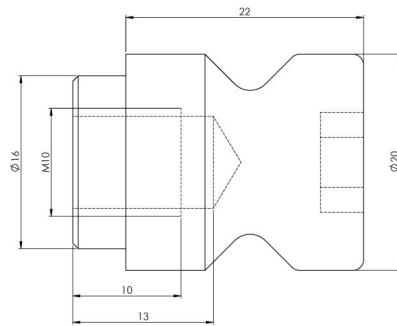

## Quick-Point® 96, Clamping Studs

Ø 20 mm, for 96 mm stud spacing, set of 10

Item No. 45570-Q10

<b>Diameter</b>	20 mm (0.79")
<b>For grid size</b>	96
<b>Threaded pin</b>	M10
<b>Packaging Unit</b>	1 Set
<b>Weight</b>	0.54 kg (1.19 lbs)
<b>Material</b>	Steel

# Quick-Point® 96, Clamping Studs

## ø 20 mm, for 96 mm stud spacing, set of 10

Item No. 45570-Q10

mit Schraube /  
with screw

mit Gewindestift /  
with threaded pin