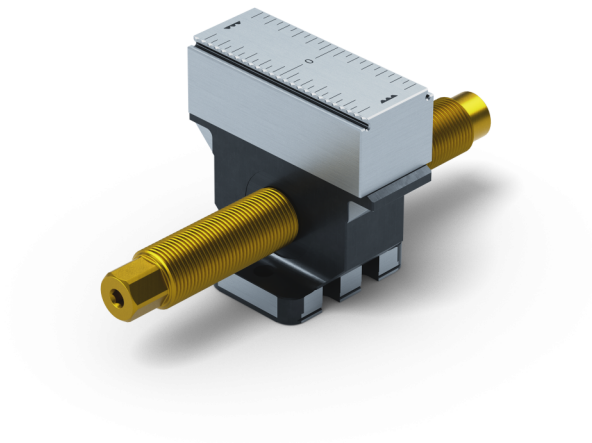

## Makro-Grip® FS 125, Center Jaw + Spindle

jaw width 77 mm, jaw thickness 27 mm, spindle length  
164 mm

Item No. 48155-TG7727 FS

<b>Spindle length</b>	164 mm (6.46")
<b>Clamping range</b>	2 x 60 mm (2.36")
<b>Thread pitch</b>	M20 x 1.5
<b>Dimensions</b>	Jaw width: 77 mm (3.03")
<b>Workpiece shape</b>	prismatic
<b>Packaging Unit</b>	1 Piece
<b>Weight</b>	1.39 kg (3.06 lbs)
<b>Material</b>	Steel

**Makro-Grip® FS 125, Center Jaw + Spindle**

jaw width 77 mm, jaw thickness 27 mm, spindle length  
164 mm

Item No. 48155-TG7727 FS