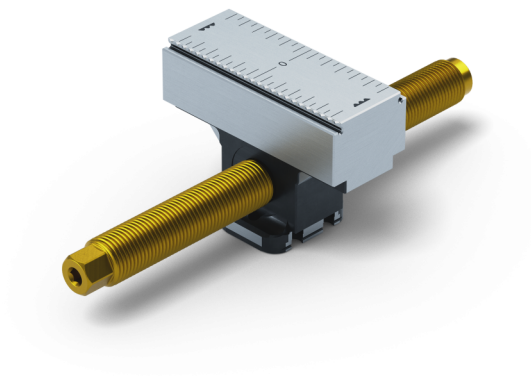

## Makro-Grip® FS 77, Center Jaw + Spindle

jaw width 77 mm, jaw thickness 27 mm, spindle length  
175 mm

Item No. 48160-TG7727 FS

<b>Spindle length</b>	175 mm (6.89")
<b>Clamping range</b>	2 x 65 mm (2.56")
<b>Thread pitch</b>	M16 x 1.5
<b>Dimensions</b>	Jaw width: 77 mm (3.03")
<b>Workpiece shape</b>	prismatic
<b>Packaging Unit</b>	1 Piece
<b>Weight</b>	0.85 kg (1.87 lbs)
<b>Material</b>	Steel

**Makro-Grip® FS 77, Center Jaw + Spindle**

jaw width 77 mm, jaw thickness 27 mm, spindle length  
175 mm

Item No. 48160-TG7727 FS