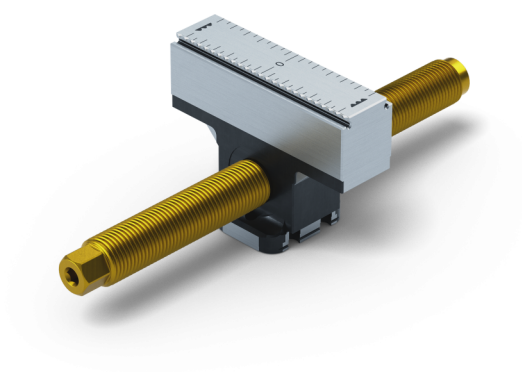

## Makro-Grip® FS 77, Center Jaw + Spindle

jaw width 77 mm, jaw thickness 17 mm, spindle length  
175 mm

Item No. 48160-TG7717 FS

<b>Spindle length</b>	175 mm (6.89")
<b>Clamping range</b>	2 x 70 mm (2.76")
<b>Thread pitch</b>	M16 x 1.5
<b>Dimensions</b>	Jaw width: 77 mm (3.03")
<b>Workpiece shape</b>	prismatic
<b>Packaging Unit</b>	1 Piece
<b>Weight</b>	0.73 kg (1.61 lbs)
<b>Material</b>	Steel

**Makro-Grip® FS 77, Center Jaw + Spindle**

jaw width 77 mm, jaw thickness 17 mm, spindle length  
175 mm

Item No. 48160-TG7717 FS