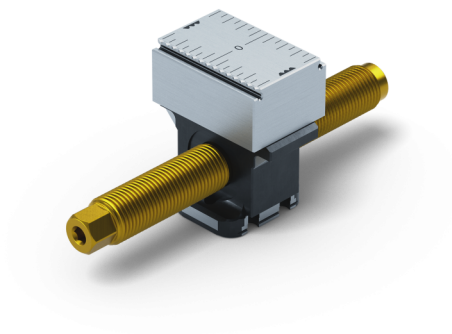

## Makro-Grip® FS 77, Center Jaw + Spindle

jaw width 46 mm, jaw thickness 27 mm, spindle length  
135 mm

Item No. 48120-TG4627 FS

<b>Spindle length</b>	135 mm (5.31")
<b>Clamping range</b>	2 x 45 mm (1.77")
<b>Thread pitch</b>	M16 x 1.5
<b>Dimensions</b>	Jaw width: 46 mm (1.81")
<b>Workpiece shape</b>	prismatic
<b>Packaging Unit</b>	1 Piece
<b>Weight</b>	0.61 kg (1.34 lbs)
<b>Material</b>	Steel

**Makro-Grip® FS 77, Center Jaw + Spindle**

jaw width 46 mm, jaw thickness 27 mm, spindle length  
135 mm

Item No. 48120-TG4627 FS