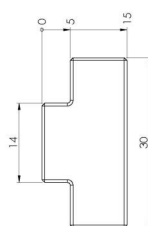

Item No. 53020

Packaging Unit	1 Set
Weight	1.89 kg (4.17 lbs)
Material	Steel

Item No. 53020

Item No. 53020