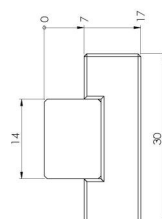

Item No. 53020

Packaging Unit	1 Set
Weight	1.89 kg (4.17 lbs)
Material	Steel

Item No. 53020

Item No. 53020