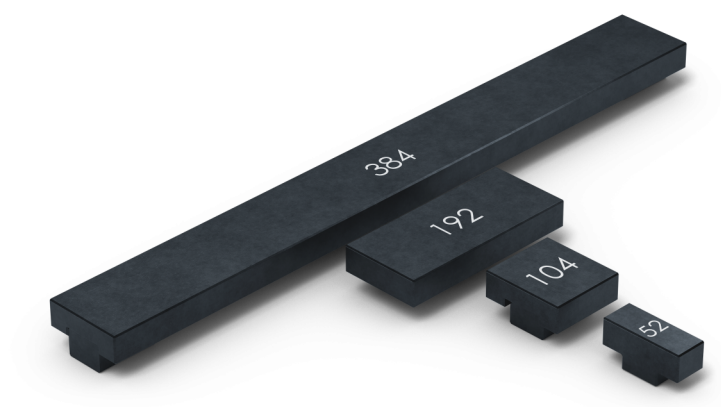

Item No. 53020

Packaging Unit	1 Set
Weight	1.89 kg (4.17 lbs)
Material	Steel

Item No. 53020

Item No. 53020