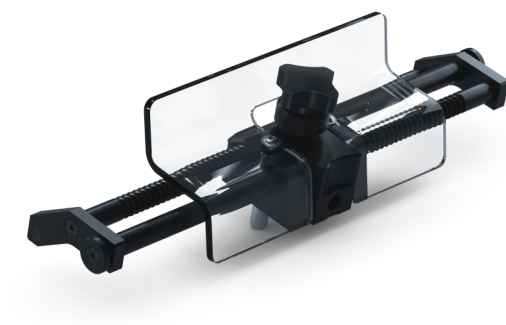

Item No. 50151

<b>Max. workpiece dimensions</b>	205mm (205mm)
<b>Packaging Unit</b>	1 Piece
<b>Weight</b>	0.85 kg (1.87 lbs)