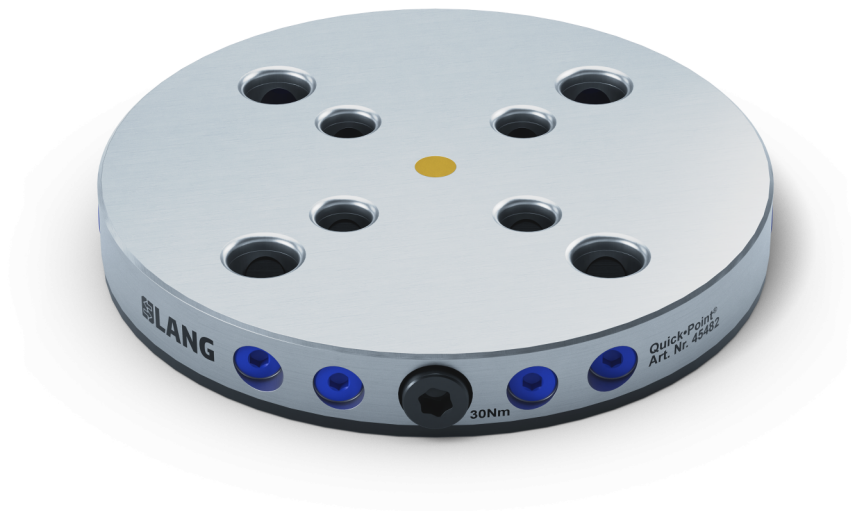

## Quick-Point® 52/96, Combi Round Plate

Ø 196 x 27 mm, without mounting bores

Item No. 45482

<b>Dimensions</b>	Ø 196; 196 x 27 mm (7.72" x 1.06")
<b>Clamping type</b>	Single clamping
<b>Mounting bores</b>	No, but possible (additional service)
<b>Keyways</b>	No, but possible (additional service)
<b>M5 indexing bores</b>	No, but possible (customisable)
<b>Packaging Unit</b>	1 Piece
<b>Weight</b>	5.4 kg (11.9 lbs)
<b>Material</b>	Steel