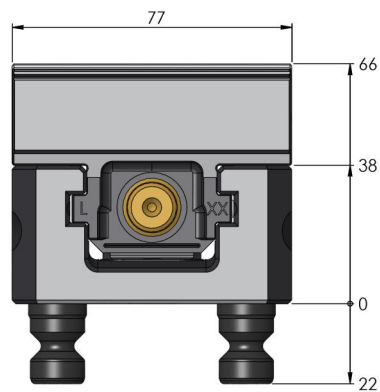

Makro-Grip® 77, Contour Jaws

jaw width 77 mm, for the outside

Item No. 48419-77

Dimensions	Jaw width: 77 mm (3.03") - Jaw length: 28 mm (1.1") - Jaw height: 30 mm (1.18")
Workpiece shape	prismatic / cylindrical / asymmetrical
Packaging Unit	1 Pair
Weight	0.28 kg (0.62 lbs)
Material	Aluminium

Makro-Grip® 77, Contour Jaws

jaw width 77 mm, for the outside

Item No. 48419-77

Makro-Grip® 77, Contour Jaws

jaw width 77 mm, for the outside

Item No. 48419-77