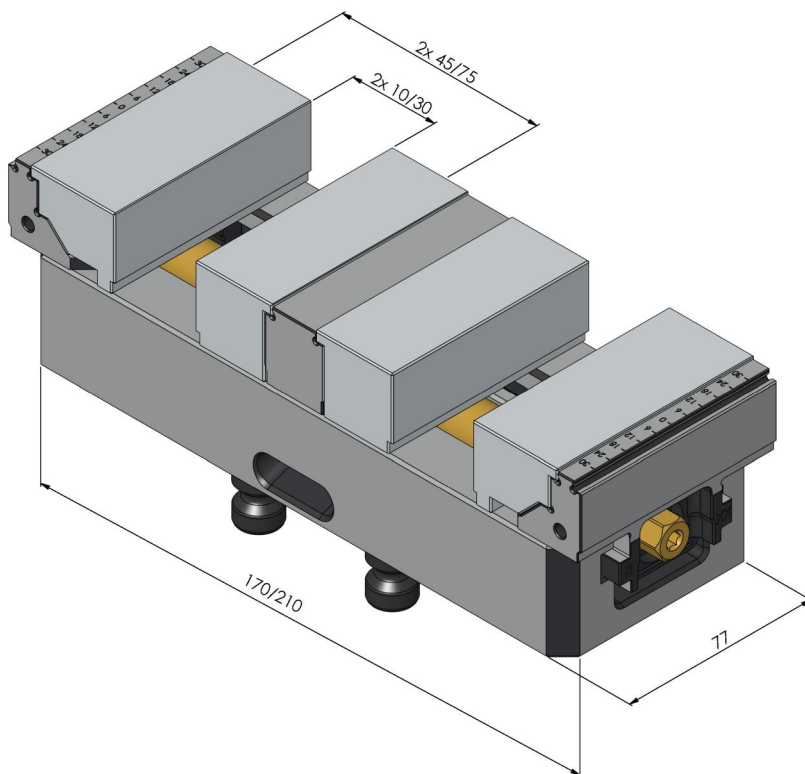

Makro-Grip® 77, Contour Jaws

jaw width 77 mm, for the outside

Item No. 48419-77

Dimensions	Jaw width: 77 mm (3.03") - Jaw length: 28 mm (1.1") - Jaw height: 30 mm (1.18")
Workpiece shape	prismatic / cylindrical / asymmetrical
Packaging Unit	1 Pair
Weight	0.28 kg (0.62 lbs)
Material	Aluminium

Makro-Grip® 77, Contour Jaws

jaw width 77 mm, for the outside

Item No. 48419-77

Makro-Grip® 77, Contour Jaws

jaw width 77 mm, for the outside

Item No. 48419-77