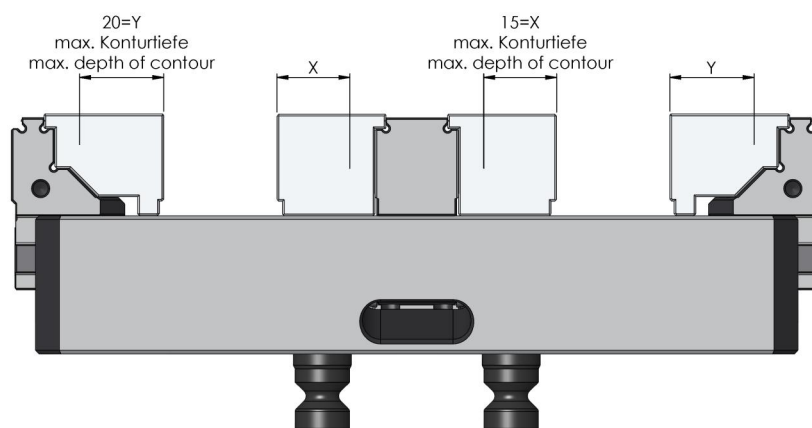

Makro-Grip® 77, Contour Jaws

jaw width 77 mm, for the outside

Item No. 48419-77

Dimensions	Jaw width: 77 mm (3.03") - Jaw length: 28 mm (1.1") - Jaw height: 30 mm (1.18")
Workpiece shape	prismatic / cylindrical / asymmetrical
Packaging Unit	1 Pair
Weight	0.28 kg (0.62 lbs)
Material	Aluminium

Makro-Grip® 77, Contour Jaws

jaw width 77 mm, for the outside

Item No. 48419-77

Makro-Grip® 77, Contour Jaws

jaw width 77 mm, for the outside

Item No. 48419-77