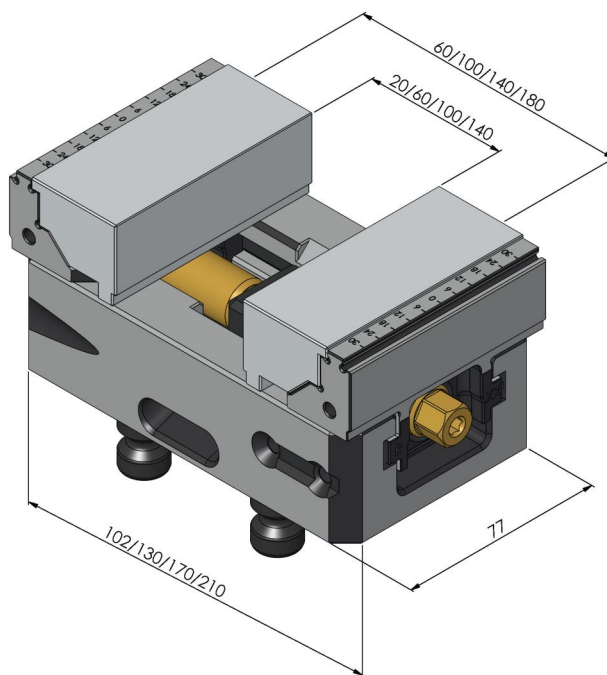

Makro-Grip® 77, Contour Jaws

jaw width 77 mm, for the outside

Item No. 48419-77

Dimensions	Jaw width: 77 mm (3.03") - Jaw length: 28 mm (1.1") - Jaw height: 30 mm (1.18")
Workpiece shape	prismatic / cylindrical / asymmetrical
Packaging Unit	1 Pair
Weight	0.28 kg (0.62 lbs)
Material	Aluminium

Makro-Grip® 77, Contour Jaws

jaw width 77 mm, for the outside

Item No. 48419-77

Makro-Grip® 77, Contour Jaws

jaw width 77 mm, for the outside

Item No. 48419-77