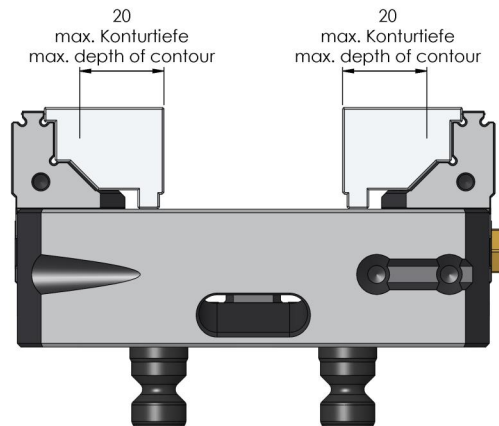

Makro-Grip® 77, Contour Jaws

jaw width 77 mm, for the outside

Item No. 48419-77

Dimensions	Jaw width: 77 mm (3.03") - Jaw length: 28 mm (1.1") - Jaw height: 30 mm (1.18")
Workpiece shape	prismatic / cylindrical / asymmetrical
Packaging Unit	1 Pair
Weight	0.28 kg (0.62 lbs)
Material	Aluminium

Makro-Grip® 77, Contour Jaws

jaw width 77 mm, for the outside

Item No. 48419-77

Makro-Grip® 77, Contour Jaws

jaw width 77 mm, for the outside

Item No. 48419-77