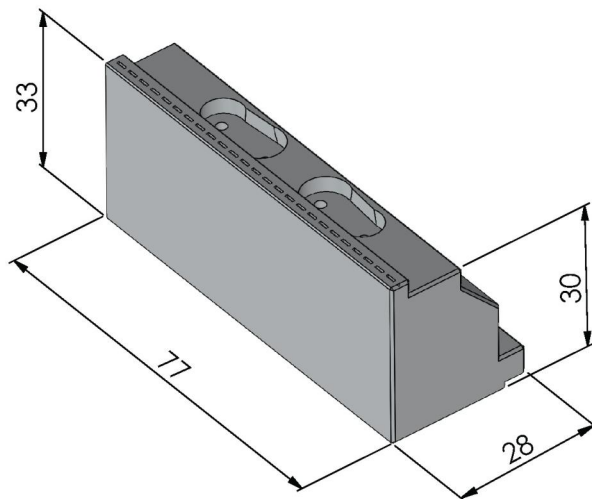

Makro-Grip® 77, Contour Jaws

jaw width 77 mm, for the outside

Item No. 48419-77

Dimensions	Jaw width: 77 mm (3.03") - Jaw length: 28 mm (1.1") - Jaw height: 30 mm (1.18")
Workpiece shape	prismatic / cylindrical / asymmetrical
Packaging Unit	1 Pair
Weight	0.28 kg (0.62 lbs)
Material	Aluminium

Makro-Grip® 77, Contour Jaws

jaw width 77 mm, for the outside

Item No. 48419-77

Makro-Grip® 77, Contour Jaws

jaw width 77 mm, for the outside

Item No. 48419-77