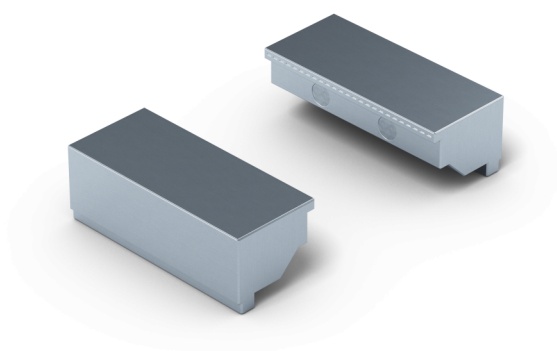

Makro-Grip® 77, Contour Jaws

jaw width 77 mm, for the outside

Item No. 48419-77

Dimensions	Jaw width: 77 mm (3.03") - Jaw length: 28 mm (1.1") - Jaw height: 30 mm (1.18")
Workpiece shape	prismatic / cylindrical / asymmetrical
Packaging Unit	1 Pair
Weight	0.28 kg (0.62 lbs)
Material	Aluminium

Makro-Grip® 77, Contour Jaws

jaw width 77 mm, for the outside

Item No. 48419-77

Makro-Grip® 77, Contour Jaws

jaw width 77 mm, for the outside

Item No. 48419-77