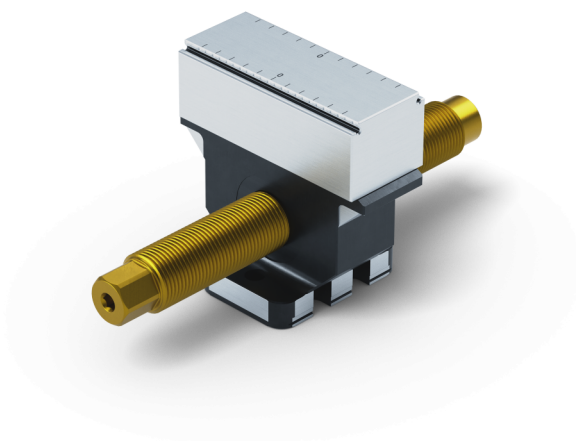

## Makro-Grip® 125, Center Jaw + Spindle

jaw width 77 mm, jaw thickness 27 mm, spindle length  
164 mm

Item No. 48155-TG7727

<b>Spindle length</b>	164 mm (6.46")
<b>Clamping range</b>	2 x 60 mm (2.36")
<b>Thread pitch</b>	M20 x 1.5
<b>Dimensions</b>	Jaw width: 77 mm (3.03")
<b>Workpiece shape</b>	prismatic
<b>Packaging Unit</b>	1 Piece
<b>Weight</b>	1.39 kg (3.06 lbs)
<b>Material</b>	Steel

**Makro-Grip® 125, Center Jaw + Spindle**

jaw width 77 mm, jaw thickness 27 mm, spindle length  
164 mm

Item No. 48155-TG7727