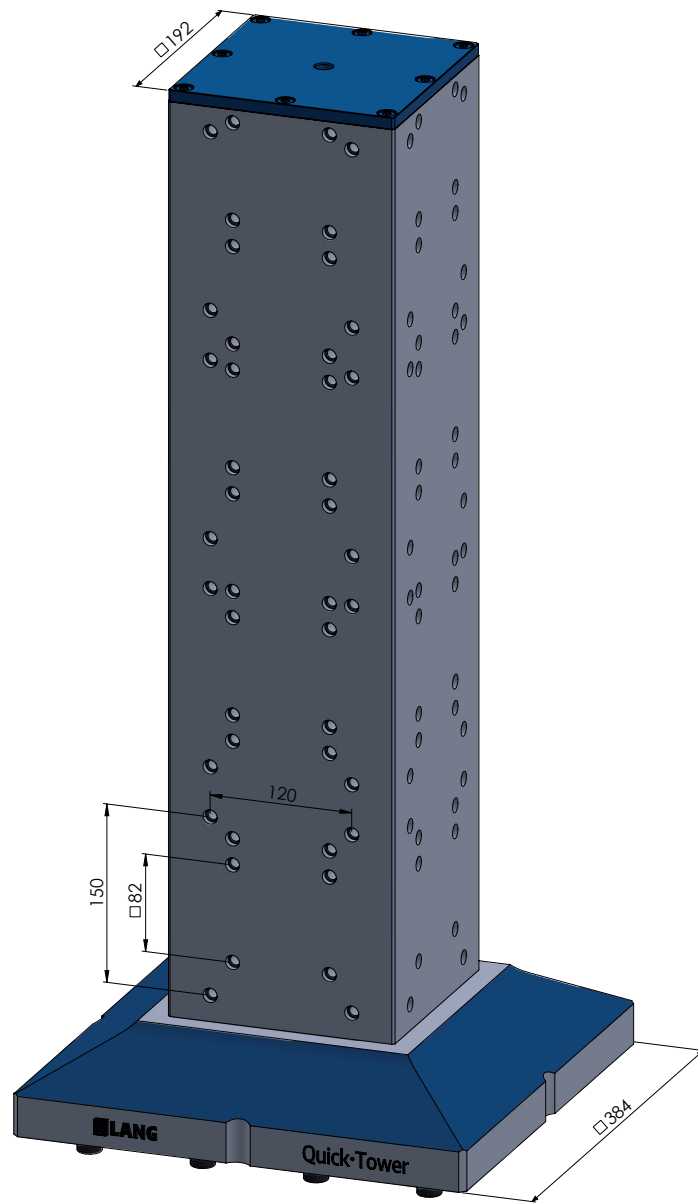

ITEM NO.	70850
DESCRIPTION	Quick-Point®, Quick-Tower, Tombstone, Height 860 mm
ISSUE DATE	14.07.2022

Page 1 / 4

ITEM NO.	70850
DESCRIPTION	Quick-Point®, Quick-Tower, Tombstone, Height 860 mm
ISSUE DATE	14.07.2022

Page 2 / 4

ITEM NO.	70850
DESCRIPTION	Quick-Point®, Quick-Tower, Tombstone, Height 860 mm
ISSUE DATE	14.07.2022