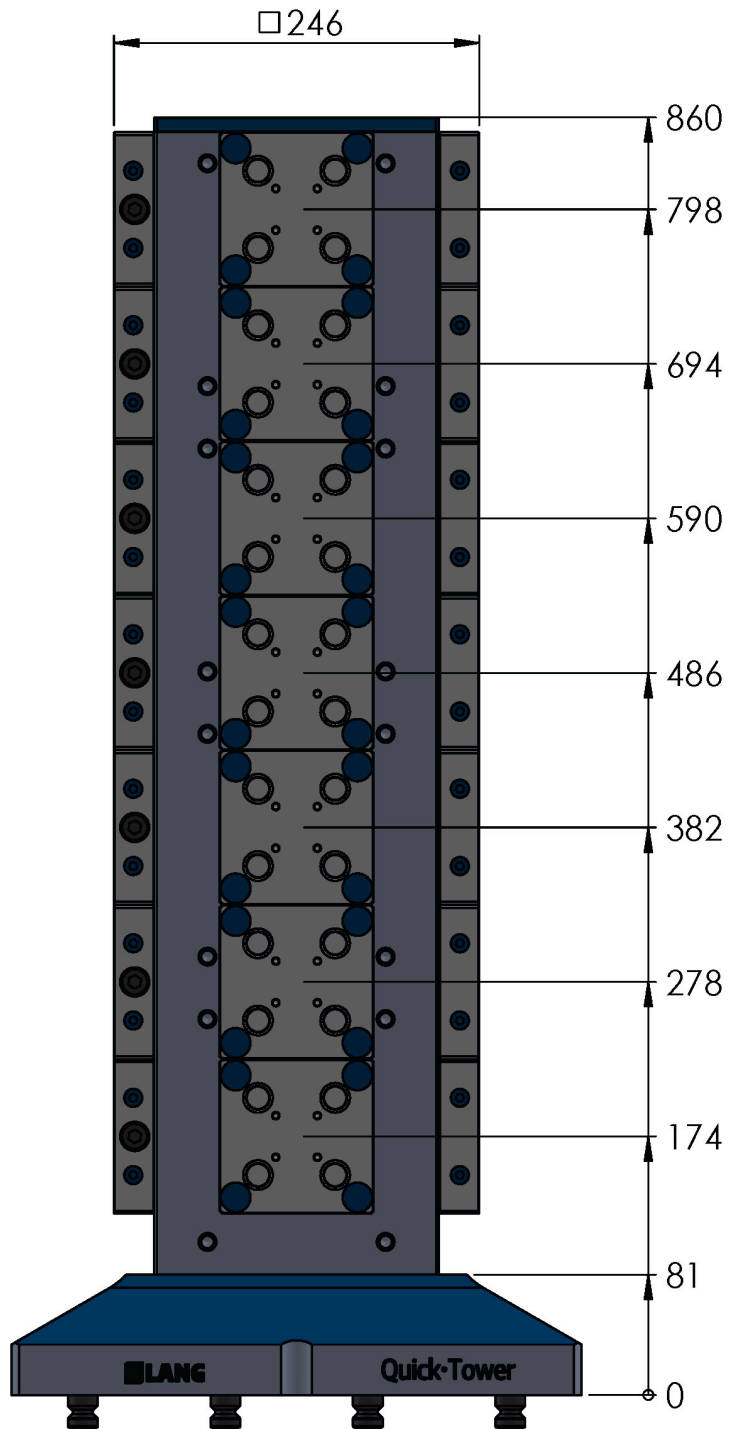

ITEM NO.	70850
DESCRIPTION	Quick-Point®, Quick-Tower, Tombstone, Height 860 mm
ISSUE DATE	14.07.2022

Page 1 / 4

ITEM NO.	70850
DESCRIPTION	Quick-Point®, Quick-Tower, Tombstone, Height 860 mm
ISSUE DATE	14.07.2022

Page 2 / 4

ITEM NO.	70850
DESCRIPTION	Quick-Point®, Quick-Tower, Tombstone, Height 860 mm
ISSUE DATE	14.07.2022