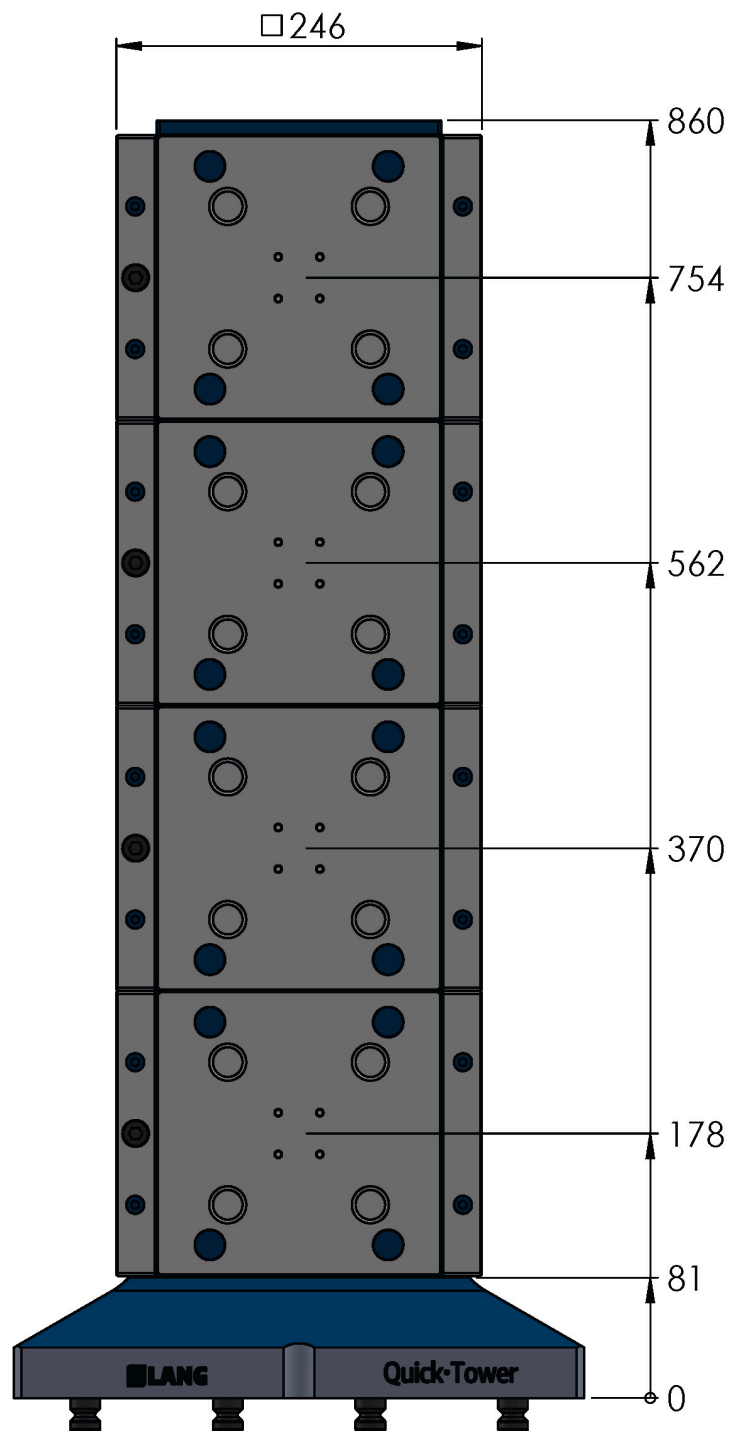

ITEM NO.	70850
DESCRIPTION	Quick-Point®, Quick-Tower, Tombstone, Height 860 mm
ISSUE DATE	14.07.2022

Page 1 / 4

ITEM NO.	70850
DESCRIPTION	Quick-Point®, Quick-Tower, Tombstone, Height 860 mm
ISSUE DATE	14.07.2022

Page 2 / 4

ITEM NO.	70850
DESCRIPTION	Quick-Point®, Quick-Tower, Tombstone, Height 860 mm
ISSUE DATE	14.07.2022