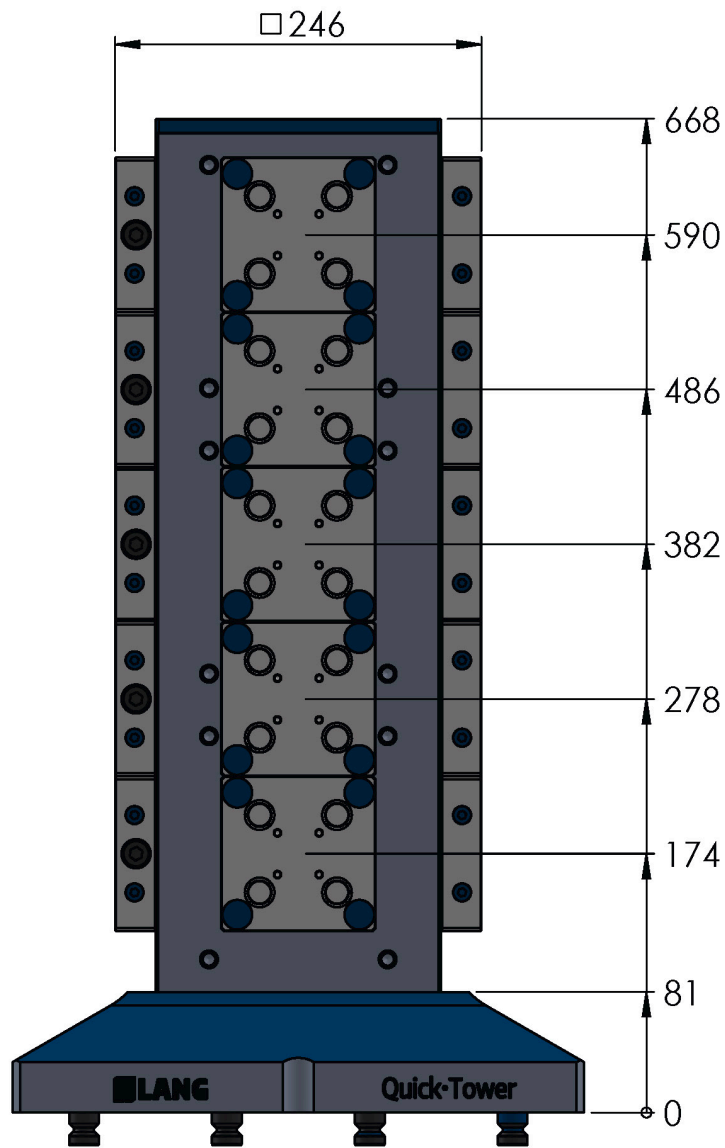

ITEM NO.	70650
DESCRIPTION	Quick-Point®, Quick-Tower, Tombstone, Height 668 mm
ISSUE DATE	14.07.2022

ITEM NO.	70650
DESCRIPTION	Quick-Point®, Quick-Tower, Tombstone, Height 668 mm
ISSUE DATE	14.07.2022