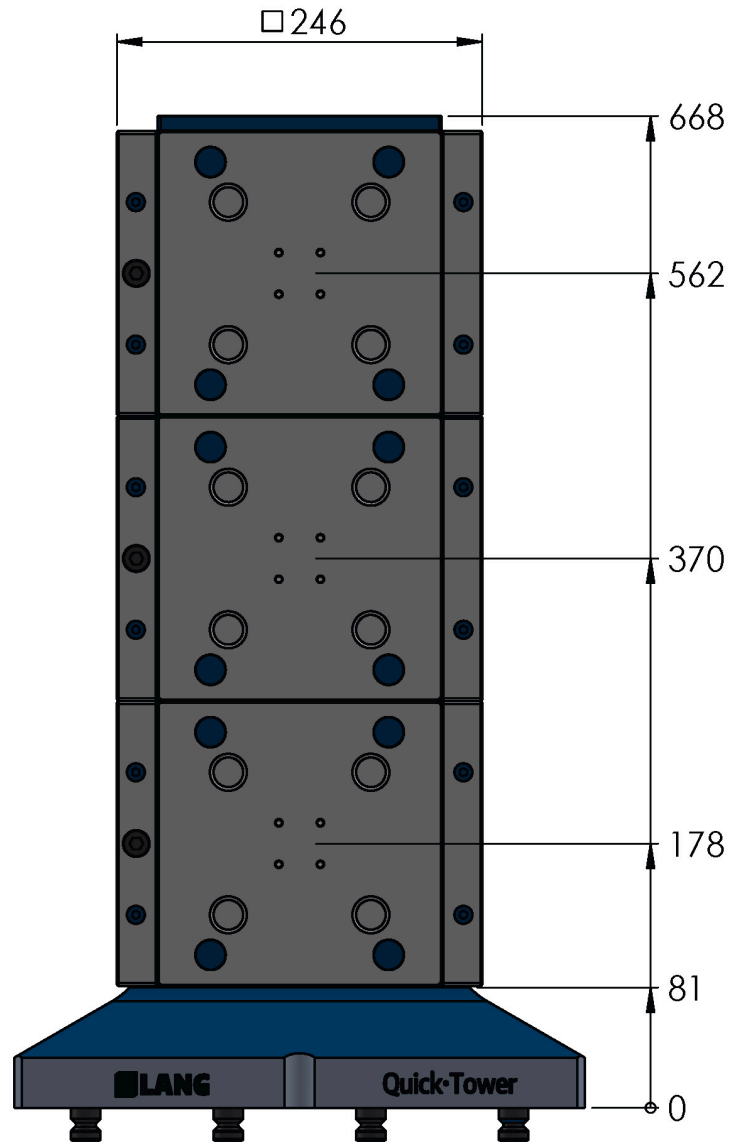

ITEM NO.	70650
DESCRIPTION	Quick-Point®, Quick-Tower, Tombstone, Height 668 mm
ISSUE DATE	14.07.2022

ITEM NO.	70650
DESCRIPTION	Quick-Point®, Quick-Tower, Tombstone, Height 668 mm
ISSUE DATE	14.07.2022