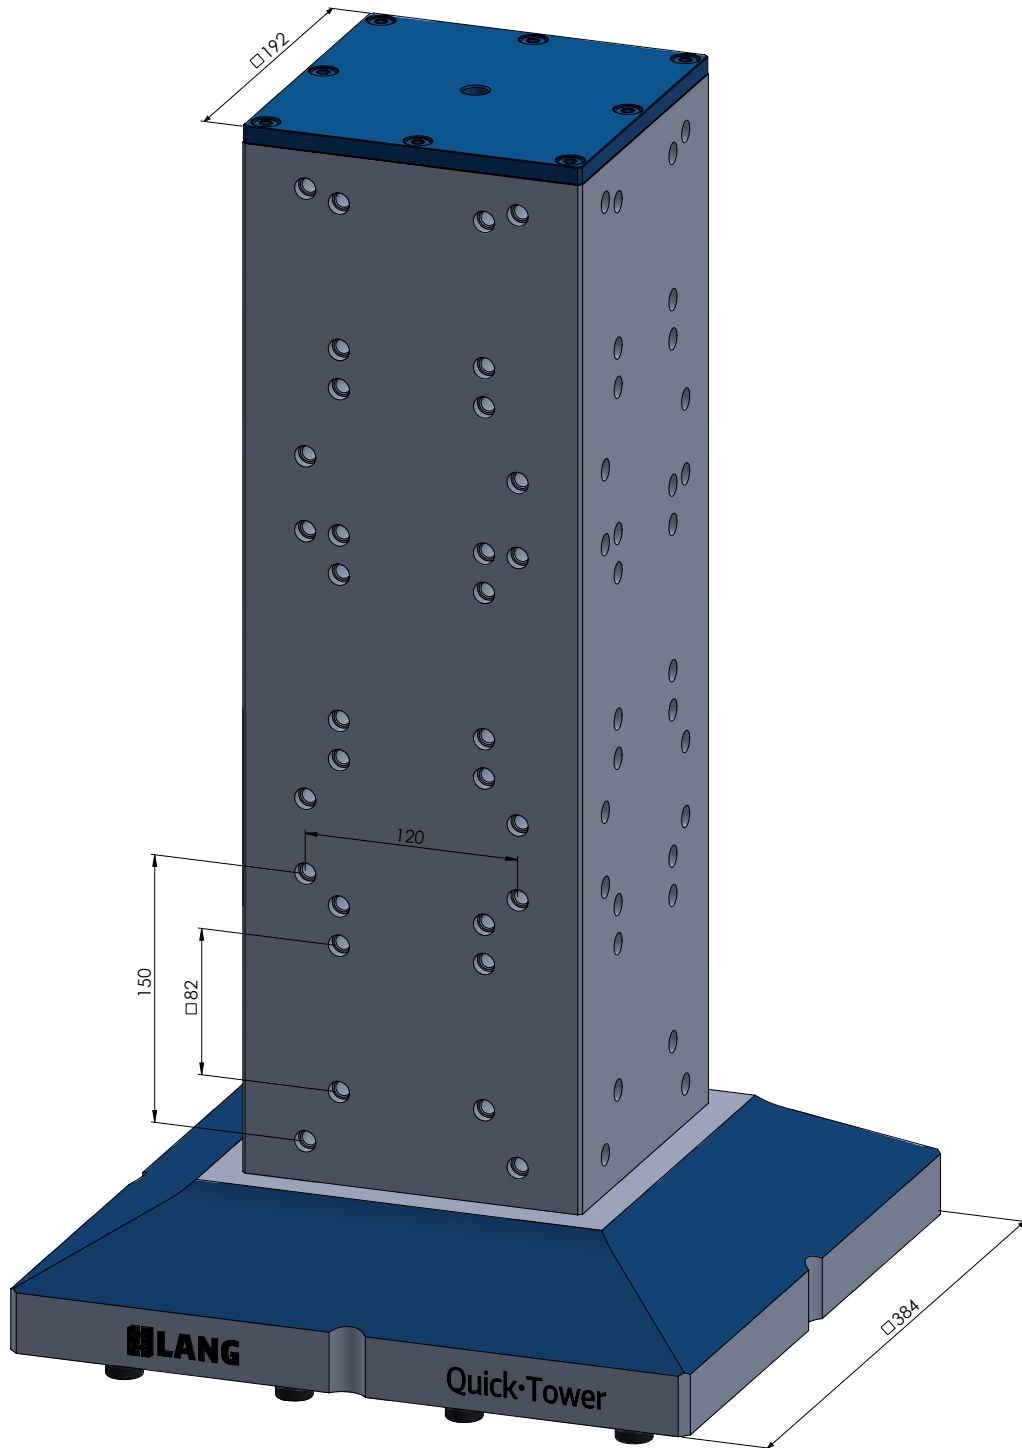

ITEM NO.	70650
DESCRIPTION	Quick-Point®, Quick-Tower, Tombstone, Height 668 mm
ISSUE DATE	14.07.2022

ITEM NO.	70650
DESCRIPTION	Quick-Point®, Quick-Tower, Tombstone, Height 668 mm
ISSUE DATE	14.07.2022