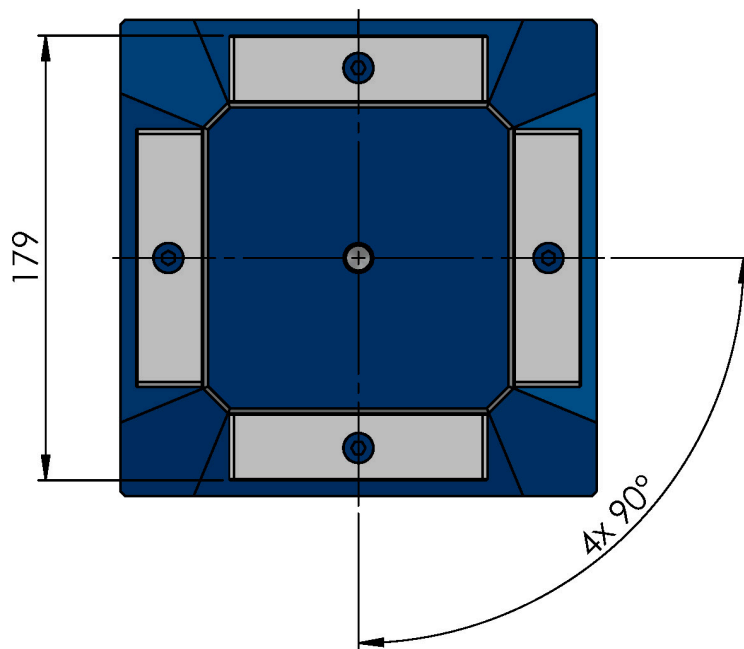

ITEM NO.	70264
DESCRIPTION	Quick-Point® 52, 4-face Tombstone, 192 x 192 x 260 mm
ISSUE DATE	14.07.2022

ITEM NO.	70264
DESCRIPTION	Quick•Point® 52, 4-face Tombstone, 192 x 192 x 260 mm
ISSUE DATE	14.07.2022

Page 2 / 3

ITEM NO.	70264
DESCRIPTION	Quick-Point® 52, 4-face Tombstone, 192 x 192 x 260 mm
ISSUE DATE	14.07.2022