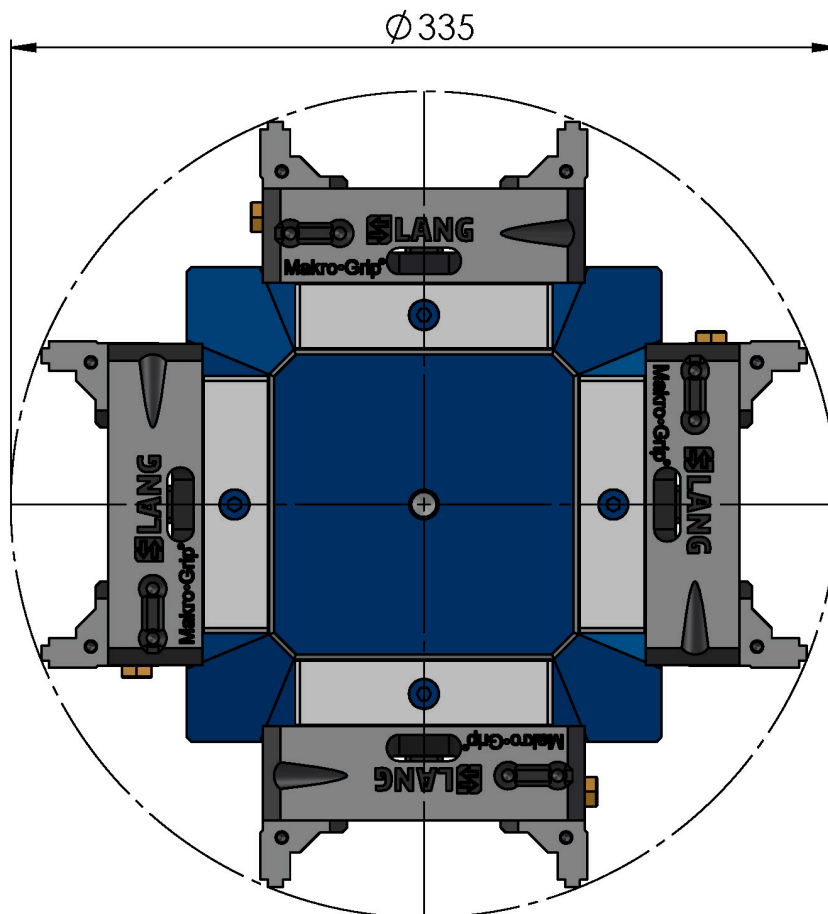

ITEM NO.	70264
DESCRIPTION	Quick-Point® 52, 4-face Tombstone, 192 x 192 x 260 mm
ISSUE DATE	14.07.2022

ITEM NO.	70264
DESCRIPTION	Quick•Point® 52, 4-face Tombstone, 192 x 192 x 260 mm
ISSUE DATE	14.07.2022

Page 2 / 3

ITEM NO.	70264
DESCRIPTION	Quick-Point® 52, 4-face Tombstone, 192 x 192 x 260 mm
ISSUE DATE	14.07.2022