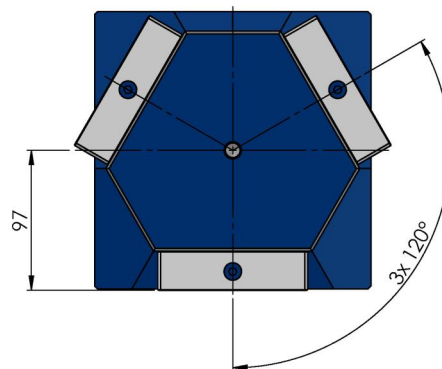

## Quick-Point® 52, 3-face Tombstone

192 x 192 x 260 mm

Item No. 70263

<b>Dimensions body</b>	140 x 140 mm (5.51" x 5.51")
<b>Dimensions foot</b>	192 x 192 mm (7.56" x 7.56")
<b>Total height</b>	260 mm (10.24")
<b>Number grid plates</b>	6 x 75600 / 3 x 45621
<b>Type of machine</b>	VMC / HMC
<b>Packaging Unit</b>	1 Piece
<b>Weight</b>	43.7 kg (96.34 lbs)
<b>Material</b>	Steel

Quick-Point® 52, 3-face Tombstone

192 x 192 x 260 mm

Item No. 70263

Quick-Point® 52, 3-face Tombstone

192 x 192 x 260 mm

Item No. 70263