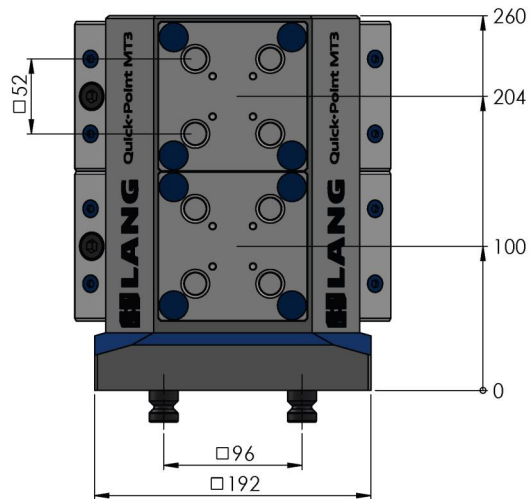

## Quick-Point® 52, 3-face Tombstone

192 x 192 x 260 mm

Item No. 70263

<b>Dimensions body</b>	140 x 140 mm (5.51" x 5.51")
<b>Dimensions foot</b>	192 x 192 mm (7.56" x 7.56")
<b>Total height</b>	260 mm (10.24")
<b>Number grid plates</b>	6 x 75600 / 3 x 45621
<b>Type of machine</b>	VMC / HMC
<b>Packaging Unit</b>	1 Piece
<b>Weight</b>	43.7 kg (96.34 lbs)
<b>Material</b>	Steel

Quick-Point® 52, 3-face Tombstone

192 x 192 x 260 mm

Item No. 70263

Quick-Point® 52, 3-face Tombstone

192 x 192 x 260 mm

Item No. 70263