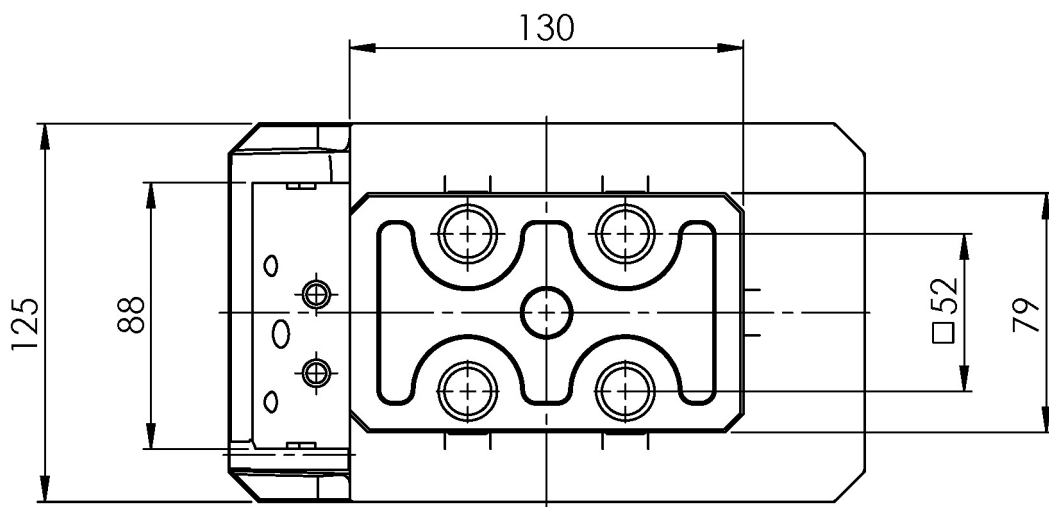

ITEM NO.	66600
DESCRIPTION	RoboTrex 52, Automation Zero-Point Clamping System, pneumatic
ISSUE DATE	06.04.2022

Page 2 / 3

ITEM NO.	66600
DESCRIPTION	RoboTrex 52, Automation Zero-Point Clamping System, pneumatic
ISSUE DATE	06.04.2022