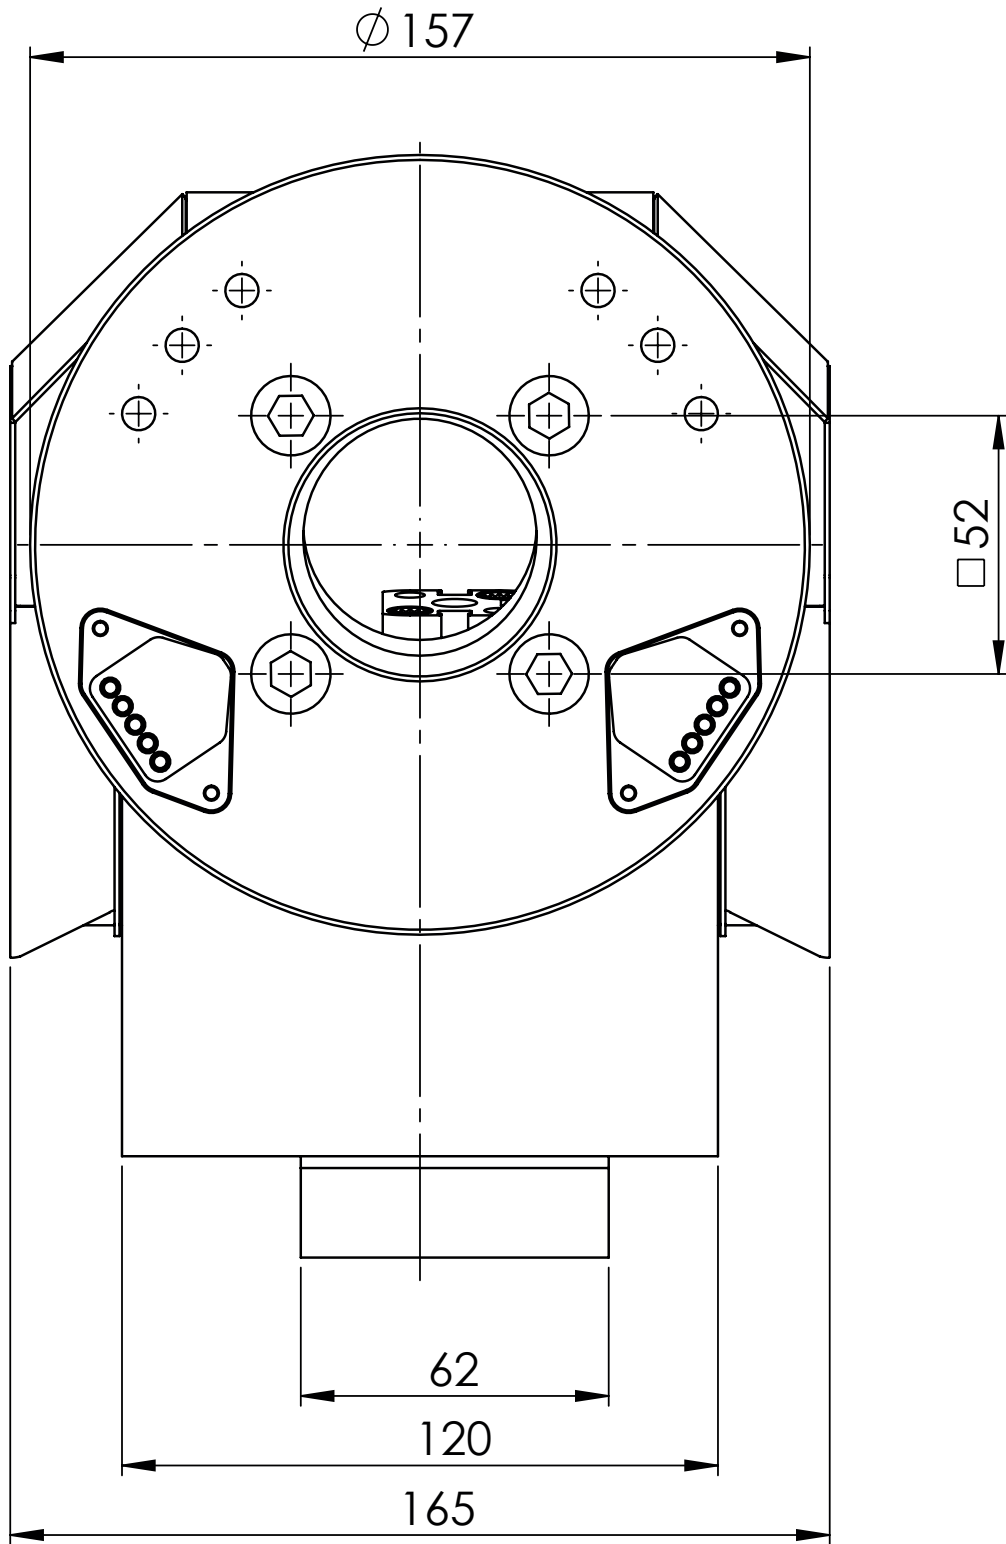

ITEM NO.	66950
DESCRIPTION	RoboTrex 52, Gripper, pneumatic, for RoboTrex 96
ISSUE DATE	04.05.2021

ITEM NO.	66950
DESCRIPTION	RoboTrex 52, Gripper, pneumatic, for RoboTrex 96
ISSUE DATE	04.05.2021