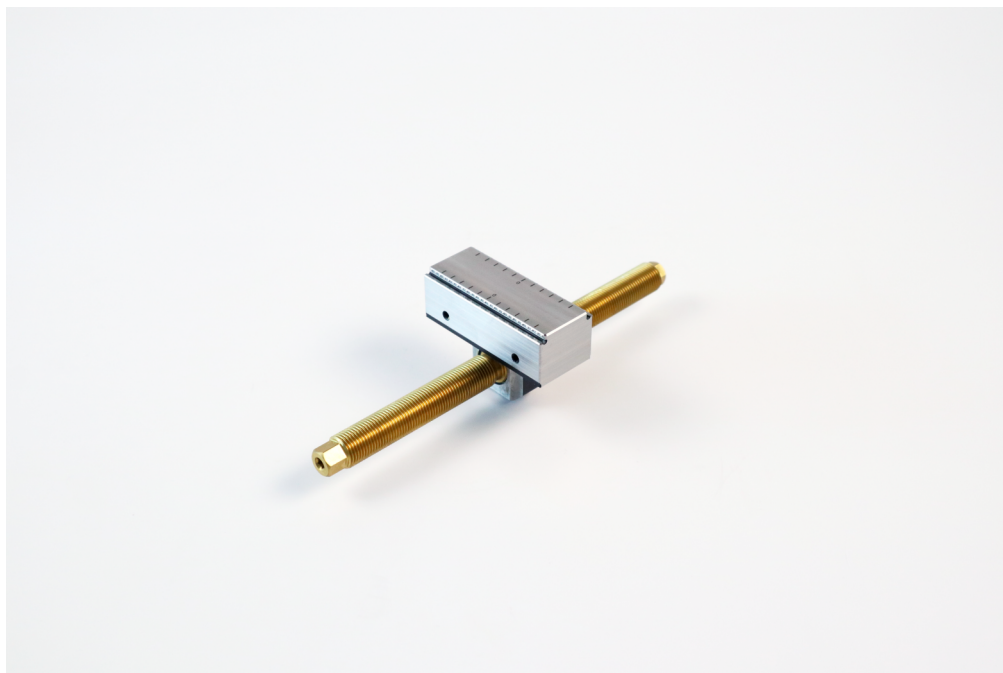

## Makro-Grip® 77, Center Jaw + Spindle

jaw width 77 mm, jaw thickness 27 mm, spindle length  
215 mm (old version)

Item No. 47200-TG27

<b>Spindle length</b>	215 mm (8.46")
<b>Clamping range</b>	2 x 85 mm (3.35")
<b>Thread pitch</b>	M16 x 1.5
<b>Dimensions</b>	Jaw width: 77 mm (3.03")
<b>Workpiece shape</b>	prismatic
<b>Packaging Unit</b>	1 Piece
<b>Weight</b>	0.88 kg (1.94 lbs)
<b>Material</b>	Steel