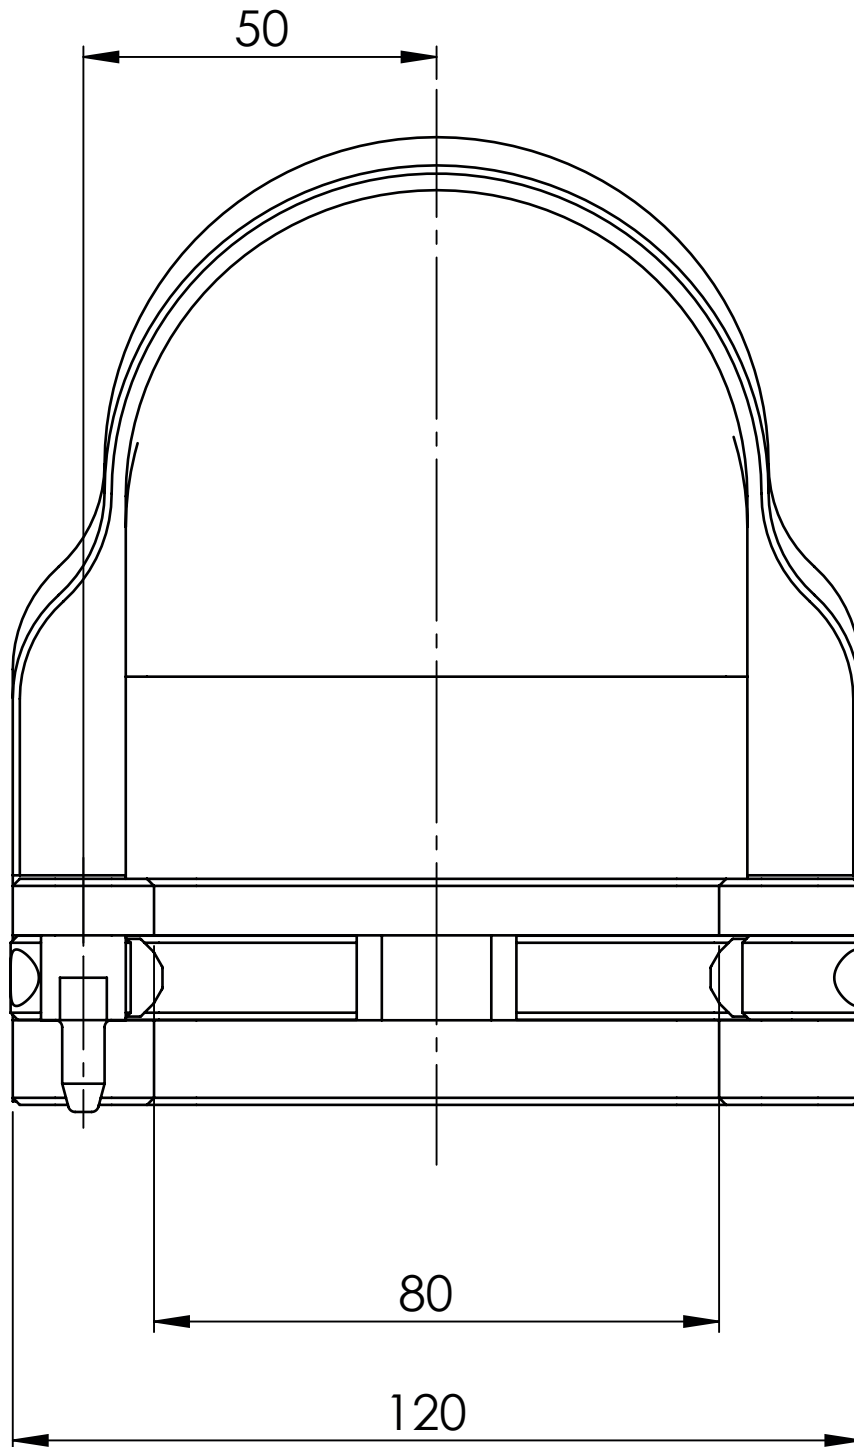

ITEM NO.	66801
DESCRIPTION	RoboTrex 52, Gripper, mechanical (old version)
ISSUE DATE	04.05.2021

ITEM NO.	66801
DESCRIPTION	RoboTrex 52, Gripper, mechanical (old version)
ISSUE DATE	04.05.2021