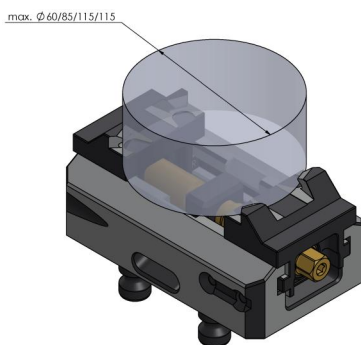

Makro-4Grip 77, Clamping Jaws

jaw width 52 mm, clamping range \varnothing 36 - 115 mm

Item No. 57708-20

Dimensions	Jaw width: 52 mm (2.05")
Workpiece shape	cylindrical
Packaging Unit	1 Pair
Weight	0.62 kg (1.37 lbs)
Material	Steel

Makro-4Grip 77, Clamping Jaws

jaw width 52 mm, clamping range \varnothing 36 - 115 mm

Item No. 57708-20

Makro-4Grip 77, Clamping Jaws

jaw width 52 mm, clamping range \varnothing 36 - 115 mm

Item No. 57708-20