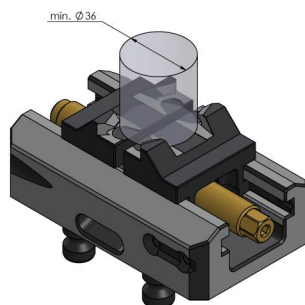

Makro-4Grip 77, Clamping Jaws

jaw width 52 mm, clamping range \varnothing 36 - 115 mm

Item No. 57708-20

Dimensions	Jaw width: 52 mm (2.05")
Workpiece shape	cylindrical
Packaging Unit	1 Pair
Weight	0.62 kg (1.37 lbs)
Material	Steel

Makro-4Grip 77, Clamping Jaws

jaw width 52 mm, clamping range \varnothing 36 - 115 mm

Item No. 57708-20

Makro-4Grip 77, Clamping Jaws

jaw width 52 mm, clamping range \varnothing 36 - 115 mm

Item No. 57708-20