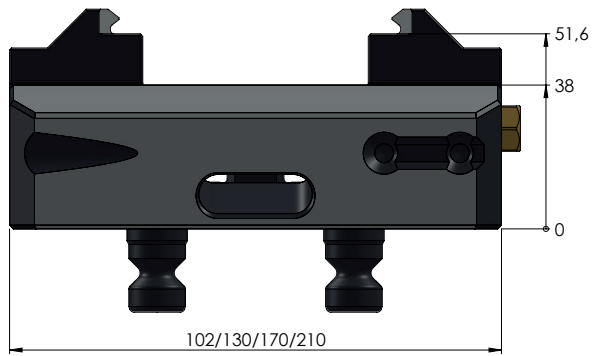

ITEM NO.	57708-20
DESCRIPTION	Makro-4Grip 77, Clamping Jaws, Jaw width 52 mm, clamping range Ø 36 - 115 mm
ISSUE DATE	29.07.2022

max.  $\varnothing$  60/85/115/115

ITEM NO.	57708-20
DESCRIPTION	Makro-4Grip 77, Clamping Jaws, Jaw width 52 mm, clamping range $\varnothing$ 36 - 115 mm
ISSUE DATE	29.07.2022

ITEM NO.	57708-20
DESCRIPTION	Makro-4Grip 77, Clamping Jaws, Jaw width 52 mm, clamping range Ø 36 - 115 mm
ISSUE DATE	29.07.2022

ITEM NO.	57708-20
DESCRIPTION	Makro-4Grip 77, Clamping Jaws, Jaw width 52 mm, clamping range Ø 36 - 115 mm
ISSUE DATE	29.07.2022