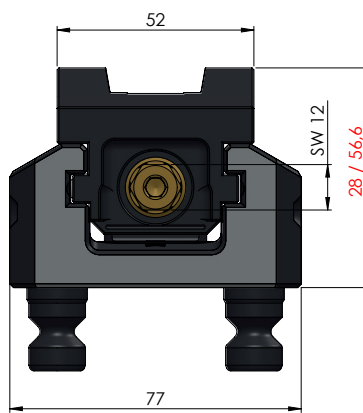

ITEM NO.	57708-20
DESCRIPTION	Makro-4Grip 77, Clamping Jaws, Jaw width 52 mm, clamping range Ø 36 - 115 mm
ISSUE DATE	29.07.2022

max.  $\varnothing$  60/85/115/115

ITEM NO.	57708-20
DESCRIPTION	Makro-4Grip 77, Clamping Jaws, Jaw width 52 mm, clamping range $\varnothing$ 36 - 115 mm
ISSUE DATE	29.07.2022

ITEM NO.	57708-20
DESCRIPTION	Makro-4Grip 77, Clamping Jaws, Jaw width 52 mm, clamping range Ø 36 - 115 mm
ISSUE DATE	29.07.2022

ITEM NO.	57708-20
DESCRIPTION	Makro-4Grip 77, Clamping Jaws, Jaw width 52 mm, clamping range Ø 36 - 115 mm
ISSUE DATE	29.07.2022