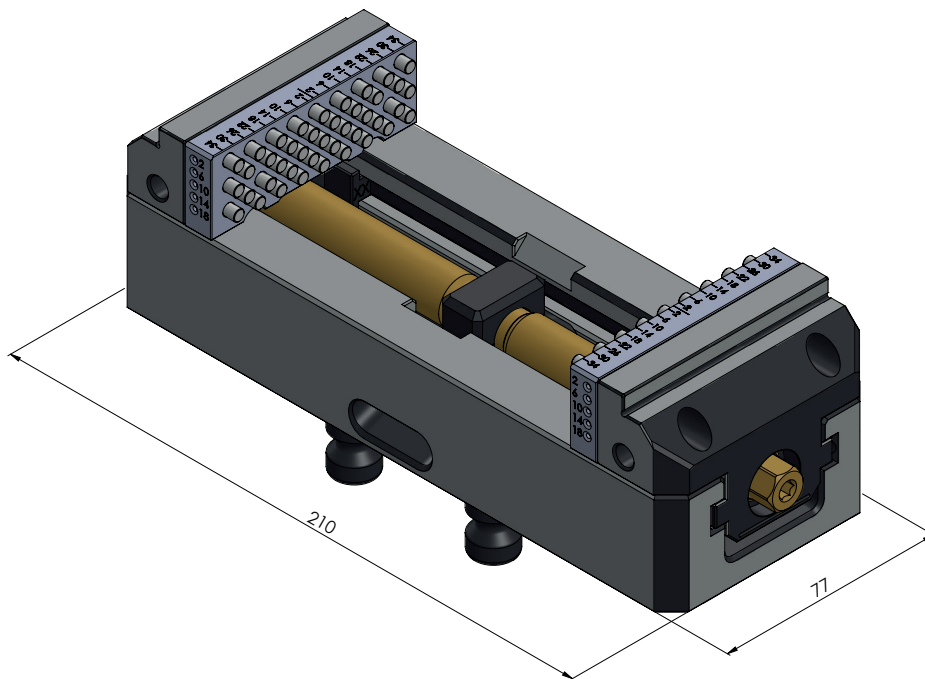

ITEM NO.	42137-77
DESCRIPTION	Vario-Tec 77, Centering Vise, Jaw width 77 mm, max. clamping range 135 mm
ISSUE DATE	04.05.2021 Page 1 / 3

ITEM NO.	42137-77
DESCRIPTION	Vario-Tec 77, Centering Vise, Jaw width 77 mm, max. clamping range 135 mm
ISSUE DATE	04.05.2021

ITEM NO.	42137-77
DESCRIPTION	Vario-Tec 77, Centering Vise, Jaw width 77 mm, max. clamping range 135 mm
ISSUE DATE	04.05.2021 Page 3 / 3