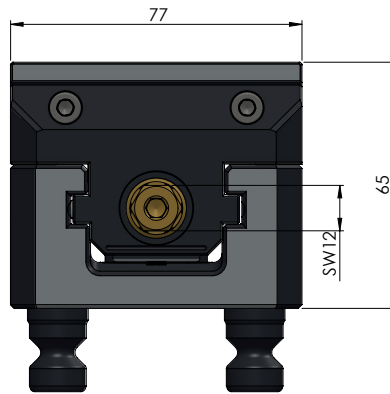

ITEM NO.	42137-77
DESCRIPTION	Vario-Tec 77, Centering Vise, Jaw width 77 mm, max. clamping range 135 mm
ISSUE DATE	04.05.2021 Page 1 / 3

ITEM NO.	42137-77
DESCRIPTION	Vario-Tec 77, Centering Vise, Jaw width 77 mm, max. clamping range 135 mm
ISSUE DATE	04.05.2021

ITEM NO.	42137-77
DESCRIPTION	Vario-Tec 77, Centering Vise, Jaw width 77 mm, max. clamping range 135 mm
ISSUE DATE	04.05.2021 Page 3 / 3