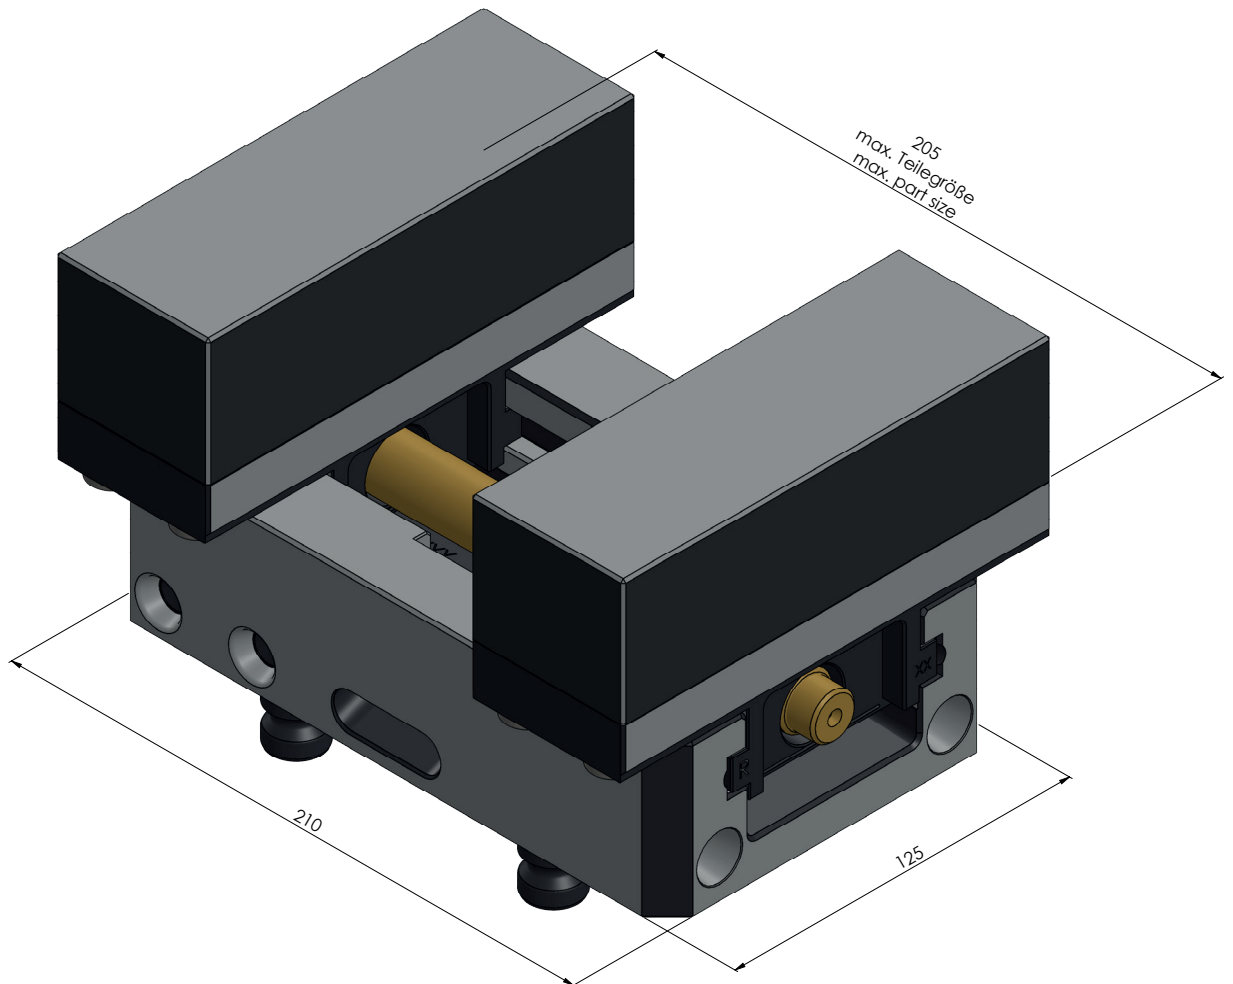

ITEM NO.	49100-125
DESCRIPTION	Profilo 125, Contour Clamping Vise, Jaw width 160 mm, max. clamping range 205 mm
ISSUE DATE	04.05.2021

ITEM NO.	49100-125
DESCRIPTION	Profilo 125, Contour Clamping Vise, Jaw width 160 mm, max. clamping range 205 mm
ISSUE DATE	04.05.2021

ITEM NO.	49100-125
DESCRIPTION	Profilo 125, Contour Clamping Vise, Jaw width 160 mm, max. clamping range 205 mm
ISSUE DATE	04.05.2021