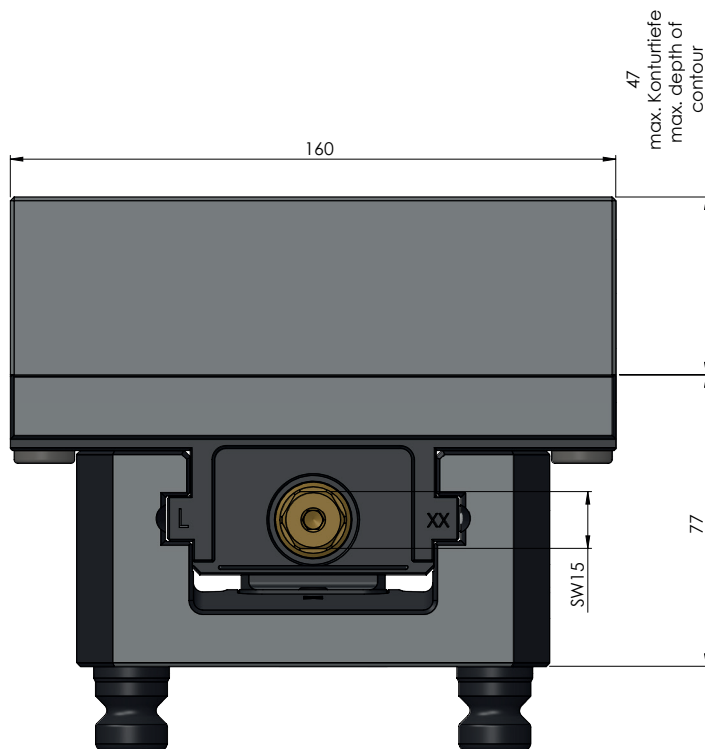

ITEM NO.	49100-125
DESCRIPTION	Profilo 125, Contour Clamping Vise, Jaw width 160 mm, max. clamping range 205 mm
ISSUE DATE	04.05.2021

ITEM NO.	49100-125
DESCRIPTION	Profilo 125, Contour Clamping Vise, Jaw width 160 mm, max. clamping range 205 mm
ISSUE DATE	04.05.2021

ITEM NO.	49100-125
DESCRIPTION	Profilo 125, Contour Clamping Vise, Jaw width 160 mm, max. clamping range 205 mm
ISSUE DATE	04.05.2021