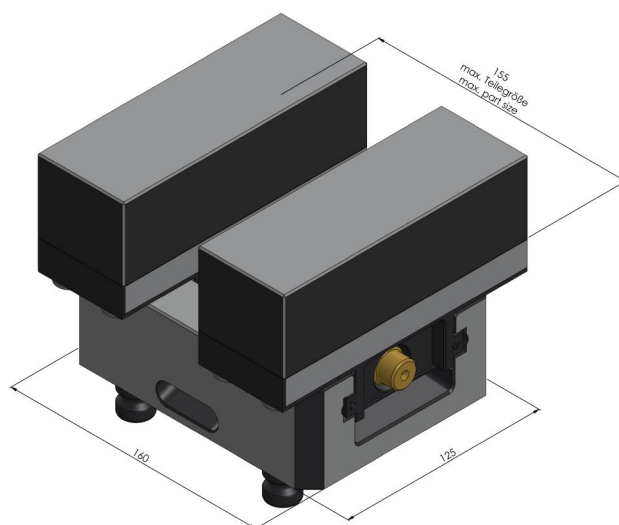

## Profilo 125, Profile Clamping Vice

jaw with 160 mm, max. clamping range 155 mm

Item No. 49050-125

<b>Clamping range</b>	0 - 155 mm (0" - 6.1")
<b>Dimensions</b>	160 x 125 x 77 mm (6.3" x 4.92" x 3.03")
<b>Clamping method</b>	by friction
<b>Workpiece shape</b>	prismatic / cylindrical / asymmetrical
<b>Packaging Unit</b>	1 Piece
<b>Weight</b>	9.7 kg (21.38 lbs)
<b>Material</b>	Steel

## Profilo 125, Profile Clamping Vice

jaw with 160 mm, max. clamping range 155 mm

Item No. 49050-125

## Profilo 125, Profile Clamping Vise

jaw with 160 mm, max. clamping range 155 mm

Item No. 49050-125