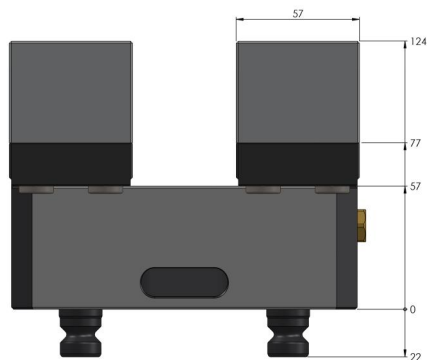

## Profilo 125, Profile Clamping Vice

jaw with 160 mm, max. clamping range 155 mm

Item No. 49050-125

<b>Clamping range</b>	0 - 155 mm (0" - 6.1")
<b>Dimensions</b>	160 x 125 x 77 mm (6.3" x 4.92" x 3.03")
<b>Clamping method</b>	by friction
<b>Workpiece shape</b>	prismatic / cylindrical / asymmetrical
<b>Packaging Unit</b>	1 Piece
<b>Weight</b>	9.7 kg (21.38 lbs)
<b>Material</b>	Steel

## Profilo 125, Profile Clamping Vice

jaw with 160 mm, max. clamping range 155 mm

Item No. 49050-125

## Profilo 125, Profile Clamping Vise

jaw with 160 mm, max. clamping range 155 mm

Item No. 49050-125