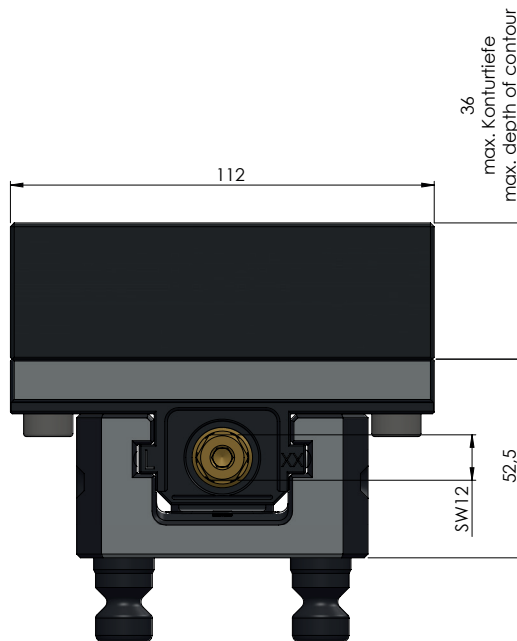

ITEM NO.	49040-77
DESCRIPTION	Profilo 77, Contour Clamping Vise, Jaw width 112 mm, max. clamping range 125 mm
ISSUE DATE	04.05.2021

Page 1/3

ITEM NO.	49040-77
DESCRIPTION	Profilo 77, Contour Clamping Vise, Jaw width 112 mm, max. clamping range 125 mm
ISSUE DATE	04.05.2021

ITEM NO.	49040-77
DESCRIPTION	Profilo 77, Contour Clamping Vise, Jaw width 112 mm, max. clamping range 125 mm
ISSUE DATE	04.05.2021