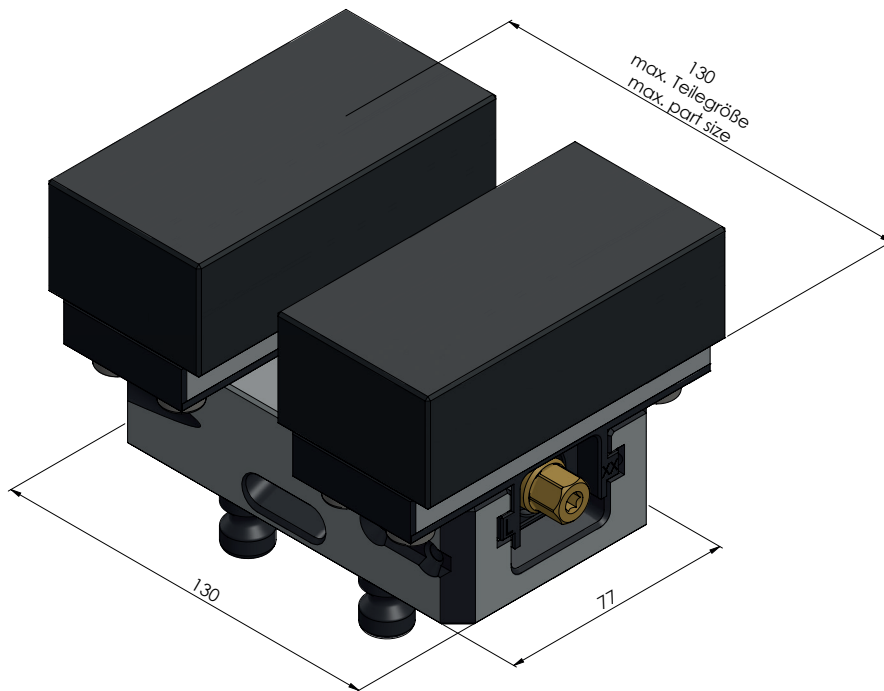

ITEM NO.	49040-77
DESCRIPTION	Profilo 77, Contour Clamping Vise, Jaw width 112 mm, max. clamping range 125 mm
ISSUE DATE	04.05.2021

Page 1/3

ITEM NO.	49040-77
DESCRIPTION	Profilo 77, Contour Clamping Vise, Jaw width 112 mm, max. clamping range 125 mm
ISSUE DATE	04.05.2021

ITEM NO.	49040-77
DESCRIPTION	Profilo 77, Contour Clamping Vise, Jaw width 112 mm, max. clamping range 125 mm
ISSUE DATE	04.05.2021