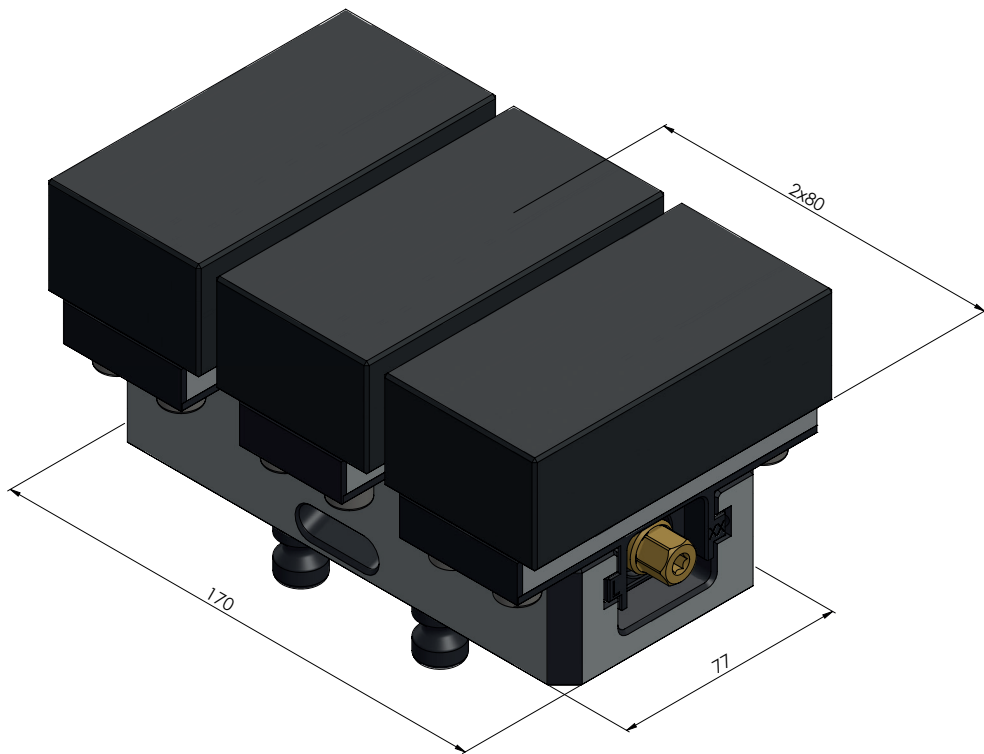

ITEM NO.	49080-TG77
DESCRIPTION	Profilo 77, Center Jaw + Spindle, Jaw width 112 mm, Spindle length 175 mm
ISSUE DATE	04.05.2021 <span style="float: right;">Page 1 / 2</span>

ITEM NO.	49080-TG77
DESCRIPTION	Profilo 77, Center Jaw + Spindle, Jaw width 112 mm, Spindle length 175 mm
ISSUE DATE	04.05.2021