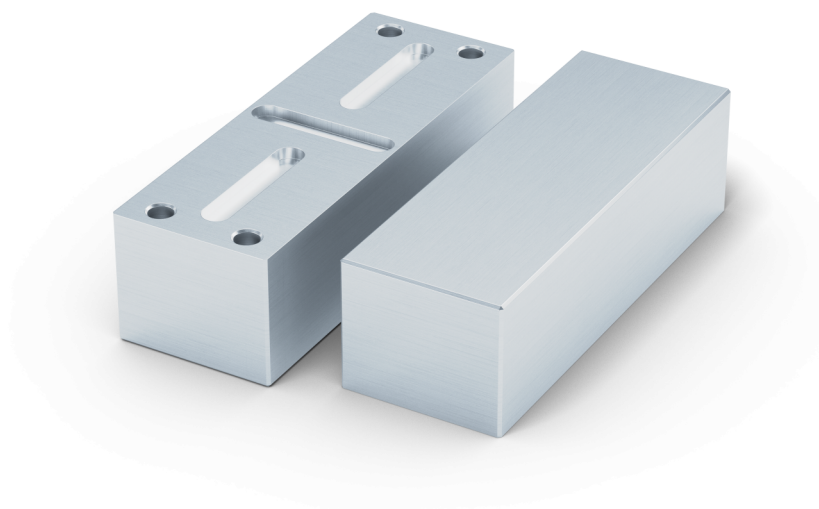

Profilo 125, Top Jaw

jaw width 160 mm, aluminium

Item No. 49259

Dimensions	Jaw width: 160 mm (6.3") - Jaw length: 57 mm (2.24") - Jaw height: 47 mm (1.85")
Workpiece shape	prismatic / cylindrical / asymmetrical
Packaging Unit	1 Piece
Weight	1.17 kg (2.58 lbs)
Material	Aluminium

Profilo 125, Top Jaw

jaw width 160 mm, aluminium

Item No. 49259