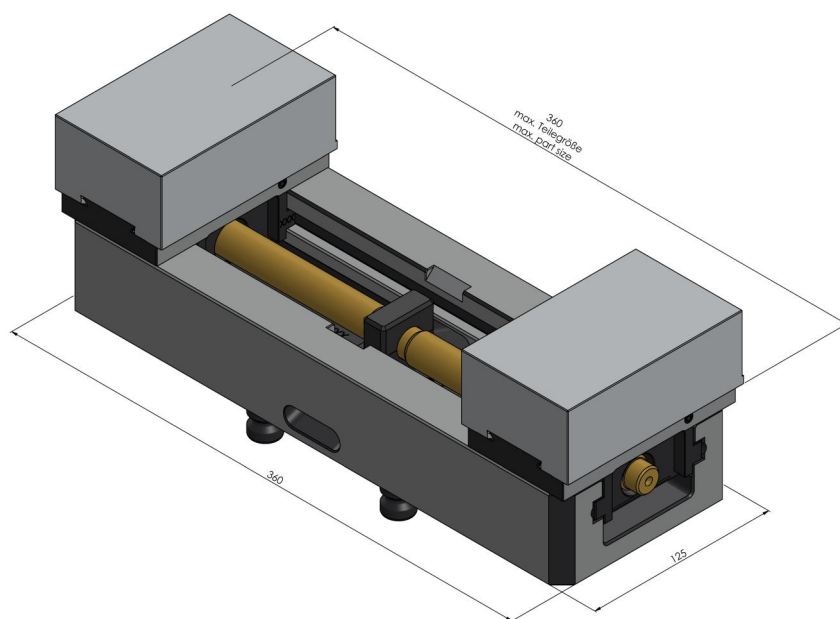

## Avanti 125, Profile Clamping Vice

jaw width 125 mm, max. clamping range 355 mm

Item No. 44355-125

<b>Clamping range</b>	0 - 360 mm (0" - 14.17")
<b>Dimensions</b>	360 x 125 x 70 mm (14.17" x 4.92" x 2.76")
<b>Clamping method</b>	by friction
<b>Workpiece shape</b>	prismatic / cylindrical / asymmetrical
<b>Packaging Unit</b>	1 Set
<b>Weight</b>	16.7 kg (36.82 lbs)
<b>Material</b>	Steel

# Avanti 125, Profile Clamping Vice

jaw width 125 mm, max. clamping range 355 mm

Item No. 44355-125

## Avanti 125, Profile Clamping Vice

jaw width 125 mm, max. clamping range 355 mm

Item No. 44355-125