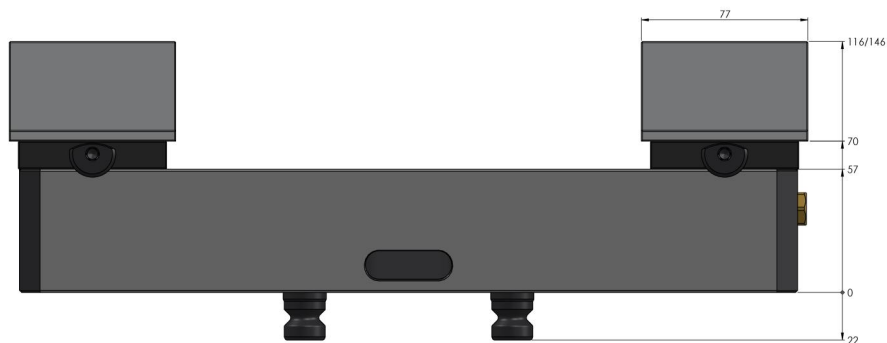

## Avanti 125, Profile Clamping Vice

jaw width 125 mm, max. clamping range 355 mm

Item No. 44355-125

<b>Clamping range</b>	0 - 360 mm (0" - 14.17")
<b>Dimensions</b>	360 x 125 x 70 mm (14.17" x 4.92" x 2.76")
<b>Clamping method</b>	by friction
<b>Workpiece shape</b>	prismatic / cylindrical / asymmetrical
<b>Packaging Unit</b>	1 Set
<b>Weight</b>	16.7 kg (36.82 lbs)
<b>Material</b>	Steel

# Avanti 125, Profile Clamping Vice

jaw width 125 mm, max. clamping range 355 mm

Item No. 44355-125

## Avanti 125, Profile Clamping Vice

jaw width 125 mm, max. clamping range 355 mm

Item No. 44355-125