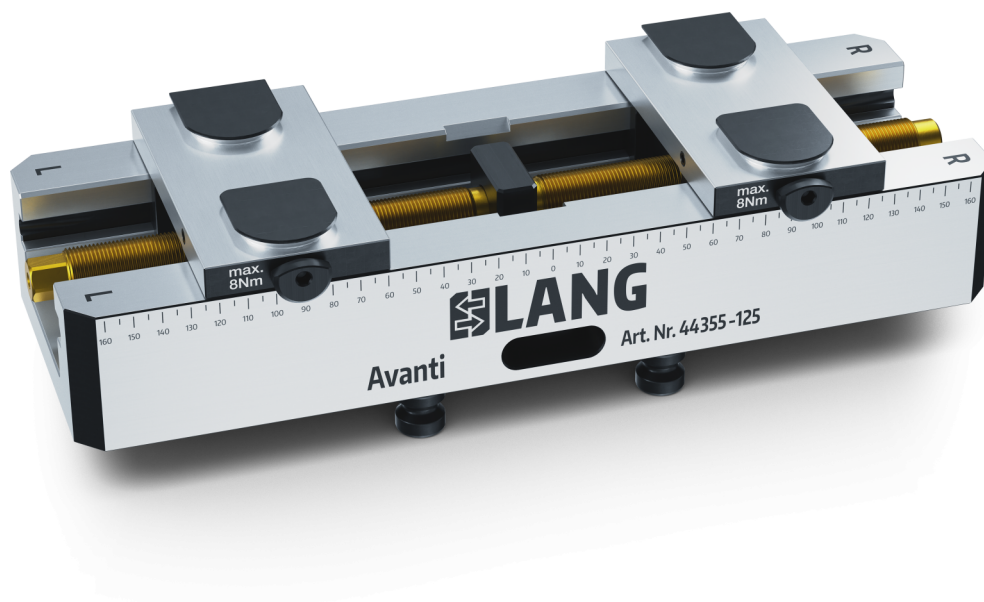

## Avanti 125, Profile Clamping Vice

jaw width 125 mm, max. clamping range 355 mm

Item No. 44355-125

<b>Clamping range</b>	0 - 360 mm (0" - 14.17")
<b>Dimensions</b>	360 x 125 x 70 mm (14.17" x 4.92" x 2.76")
<b>Clamping method</b>	by friction
<b>Workpiece shape</b>	prismatic / cylindrical / asymmetrical
<b>Packaging Unit</b>	1 Set
<b>Weight</b>	16.7 kg (36.82 lbs)
<b>Material</b>	Steel

# Avanti 125, Profile Clamping Vice

jaw width 125 mm, max. clamping range 355 mm

Item No. 44355-125

## Avanti 125, Profile Clamping Vice

jaw width 125 mm, max. clamping range 355 mm

Item No. 44355-125