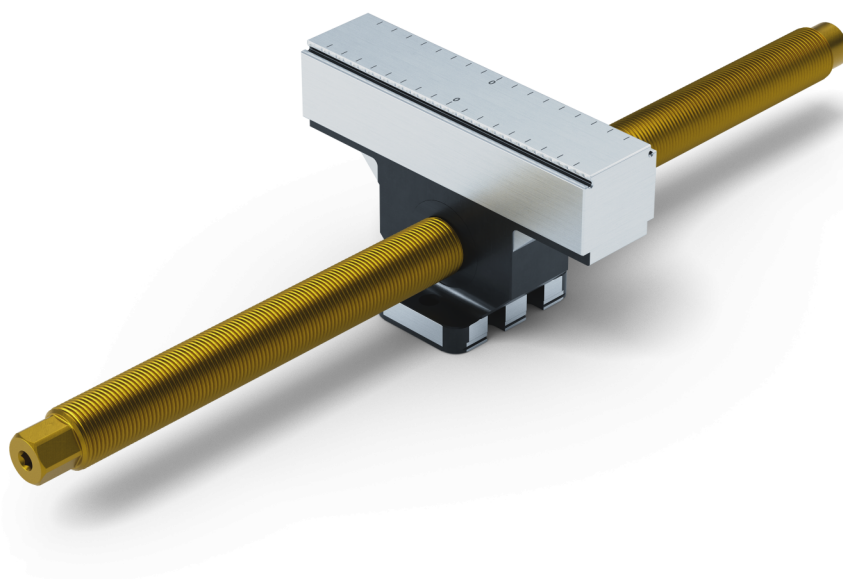

## Makro-Grip® 125, Center Jaw + Spindle

jaw width 125 mm, jaw thickness 27 mm, spindle length 364 mm

Item No. 48355-TG2527

<b>Spindle length</b>	364 mm (14.33")
<b>Clamping range</b>	2 x 160 mm (6.3")
<b>Thread pitch</b>	M20 x 1.5
<b>Dimensions</b>	Jaw width: 125 mm (4.92")
<b>Workpiece shape</b>	prismatic
<b>Packaging Unit</b>	1 Piece
<b>Weight</b>	2.19 kg (4.83 lbs)
<b>Material</b>	Steel

**Makro-Grip® 125, Center Jaw + Spindle**

jaw width 125 mm, jaw thickness 27 mm, spindle length 364 mm

Item No. 48355-TG2527