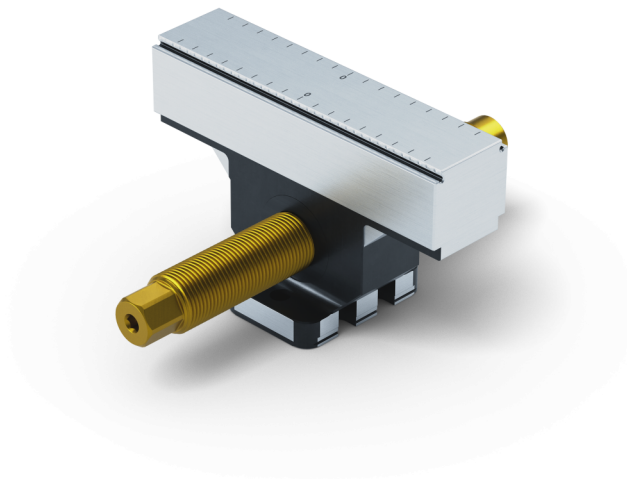

## Makro-Grip® 125, Center Jaw + Spindle

jaw width 125 mm, jaw thickness 27 mm, spindle length 164 mm

Item No. 48155-TG2527

<b>Spindle length</b>	164 mm (6.46")
<b>Clamping range</b>	2 x 60 mm (2.36")
<b>Thread pitch</b>	M20 x 1.5
<b>Dimensions</b>	Jaw width: 125 mm (4.92")
<b>Workpiece shape</b>	prismatic
<b>Packaging Unit</b>	1 Piece
<b>Weight</b>	1.77 kg (3.9 lbs)
<b>Material</b>	Steel

**Makro-Grip® 125, Center Jaw + Spindle**

jaw width 125 mm, jaw thickness 27 mm, spindle length 164 mm

Item No. 48155-TG2527