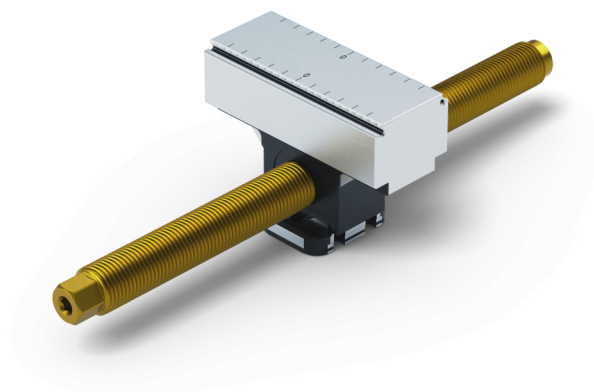

## Makro-Grip® 77, Center Jaw + Spindle

jaw width 77 mm, jaw thickness 27 mm, spindle length  
215 mm

Item No. 48200-TG7727

<b>Spindle length</b>	215 mm (8.46")
<b>Clamping range</b>	2 x 85 mm (3.35")
<b>Thread pitch</b>	M16 x 1.5
<b>Dimensions</b>	Jaw width: 77 mm (3.03")
<b>Workpiece shape</b>	prismatic
<b>Packaging Unit</b>	1 Piece
<b>Weight</b>	0.91 kg (2.01 lbs)
<b>Material</b>	Steel

**Makro-Grip® 77, Center Jaw + Spindle**

jaw width 77 mm, jaw thickness 27 mm, spindle length  
215 mm

Item No. 48200-TG7727