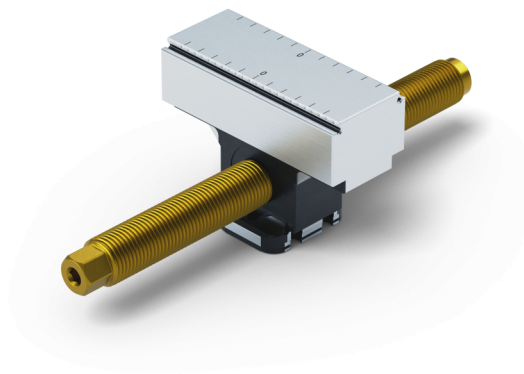

## Makro-Grip® 77, Center Jaw + Spindle

jaw width 77 mm, jaw thickness 27 mm, spindle length  
175 mm

Item No. 48160-TG7727

<b>Spindle length</b>	175 mm (6.89")
<b>Clamping range</b>	2 x 65 mm (2.56")
<b>Thread pitch</b>	M16 x 1.5
<b>Dimensions</b>	Jaw width: 77 mm (3.03")
<b>Workpiece shape</b>	prismatic
<b>Packaging Unit</b>	1 Piece
<b>Weight</b>	0.85 kg (1.87 lbs)
<b>Material</b>	Steel

**Makro-Grip® 77, Center Jaw + Spindle**

jaw width 77 mm, jaw thickness 27 mm, spindle length  
175 mm

Item No. 48160-TG7727