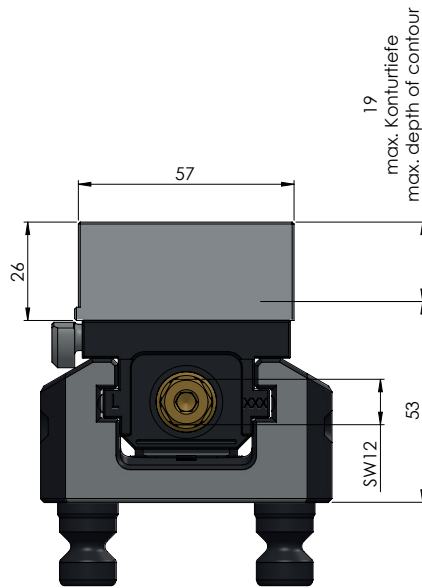

ITEM NO.	44120-46
DESCRIPTION	Avanti 77, Contour Clamping Vise, Jaw width 46 mm, max. clamping range 125 mm
ISSUE DATE	04.05.2021

ITEM NO.	44120-46
DESCRIPTION	Avanti 77, Contour Clamping Vise, Jaw width 46 mm, max. clamping range 125 mm
ISSUE DATE	04.05.2021

ITEM NO.	44120-46
DESCRIPTION	Avanti 77, Contour Clamping Vise, Jaw width 46 mm, max. clamping range 125 mm
ISSUE DATE	04.05.2021