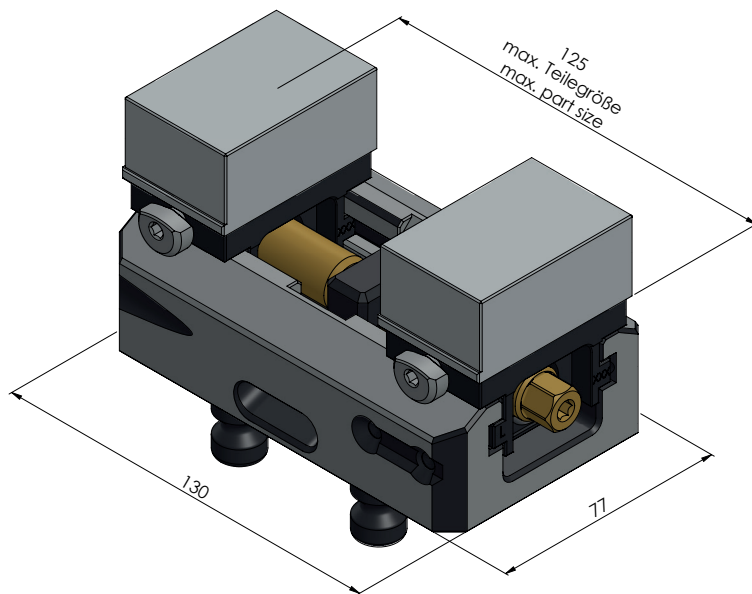

ITEM NO.	44120-46
DESCRIPTION	Avanti 77, Contour Clamping Vise, Jaw width 46 mm, max. clamping range 125 mm
ISSUE DATE	04.05.2021

ITEM NO.	44120-46
DESCRIPTION	Avanti 77, Contour Clamping Vise, Jaw width 46 mm, max. clamping range 125 mm
ISSUE DATE	04.05.2021

ITEM NO.	44120-46
DESCRIPTION	Avanti 77, Contour Clamping Vise, Jaw width 46 mm, max. clamping range 125 mm
ISSUE DATE	04.05.2021