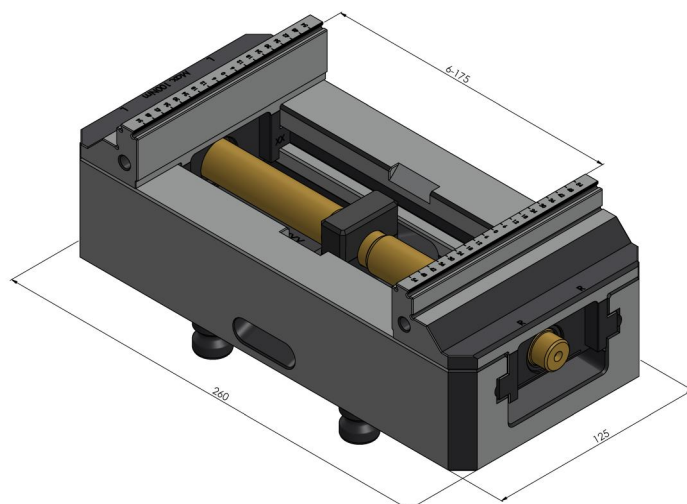

## Makro-Grip® 125, 5-Axis Vise

jaw width 125 mm, clamping range 0 - 255 mm

Item No. 48255-125

<b>Clamping range</b>	0 - 255 mm (0" - 10.04")
<b>Dimensions</b>	260 x 125 x 89 mm (10.24" x 4.92" x 3.5")
<b>Clamping method</b>	by friction
<b>Workpiece shape</b>	prismatic
<b>Packaging Unit</b>	1 Piece
<b>Weight</b>	12 kg (26.46 lbs)
<b>Material</b>	Steel

# Makro-Grip® 125, 5-Axis Vise

## jaw width 125 mm, clamping range 0 - 255 mm

Item No. 48255-125

# Makro-Grip® 125, 5-Axis Vise

jaw width 125 mm, clamping range 0 - 255 mm

Item No. 48255-125