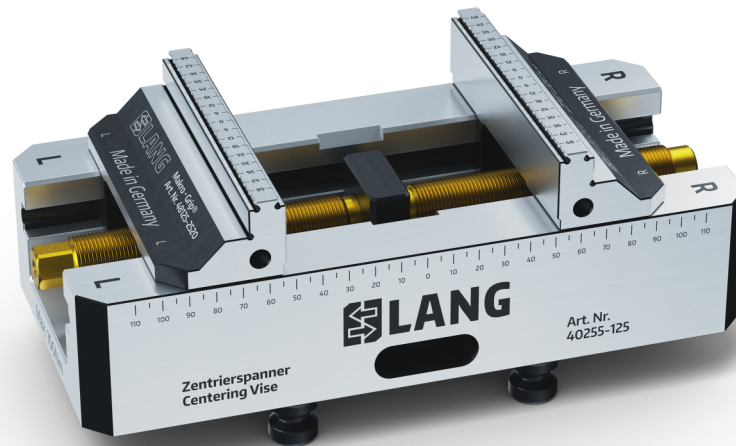

## Makro-Grip® 125, 5-Axis Vise

jaw width 125 mm, clamping range 0 - 255 mm

Item No. 48255-125

<b>Clamping range</b>	0 - 255 mm (0" - 10.04")
<b>Dimensions</b>	260 x 125 x 89 mm (10.24" x 4.92" x 3.5")
<b>Clamping method</b>	by friction
<b>Workpiece shape</b>	prismatic
<b>Packaging Unit</b>	1 Piece
<b>Weight</b>	12 kg (26.46 lbs)
<b>Material</b>	Steel

# Makro-Grip® 125, 5-Axis Vise

## jaw width 125 mm, clamping range 0 - 255 mm

Item No. 48255-125

# Makro-Grip® 125, 5-Axis Vise

jaw width 125 mm, clamping range 0 - 255 mm

Item No. 48255-125