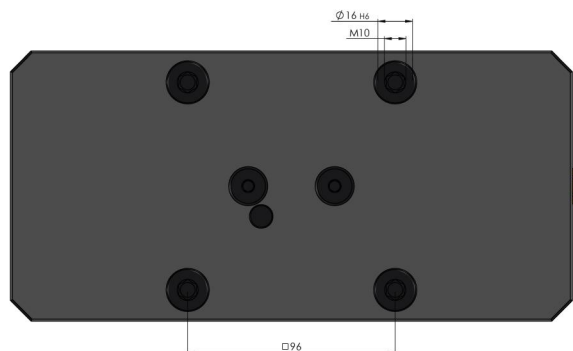

## Makro-Grip® 125, 5-Axis Vise

jaw width 125 mm, clamping range 0 - 255 mm

Item No. 48255-125

<b>Clamping range</b>	0 - 255 mm (0" - 10.04")
<b>Dimensions</b>	260 x 125 x 89 mm (10.24" x 4.92" x 3.5")
<b>Clamping method</b>	by friction
<b>Workpiece shape</b>	prismatic
<b>Packaging Unit</b>	1 Piece
<b>Weight</b>	12 kg (26.46 lbs)
<b>Material</b>	Steel

# Makro-Grip® 125, 5-Axis Vise

## jaw width 125 mm, clamping range 0 - 255 mm

Item No. 48255-125

# Makro-Grip® 125, 5-Axis Vise

jaw width 125 mm, clamping range 0 - 255 mm

Item No. 48255-125