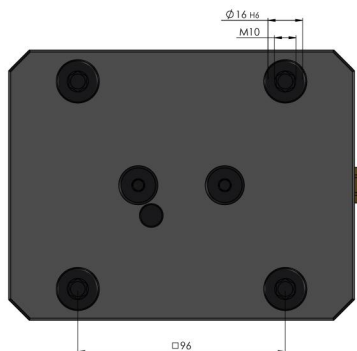

Makro-Grip® 125, 5-Axis Vise

jaw width 77 mm, clamping range 0 - 155 mm

Item No. 48155-77

Clamping range	0 - 155 mm (0" - 6.1")
Dimensions	160 x 125 x 89 mm (6.3" x 4.92" x 3.5")
Clamping method	by form-fit / by friction
Workpiece shape	prismatic
Packaging Unit	1 Piece
Weight	7.4 kg (16.31 lbs)
Material	Steel

Makro-Grip® 125, 5-Axis Vise

jaw width 77 mm, clamping range 0 - 155 mm

Item No. 48155-77

Makro-Grip® 125, 5-Axis Vise

jaw width 77 mm, clamping range 0 - 155 mm

Item No. 48155-77