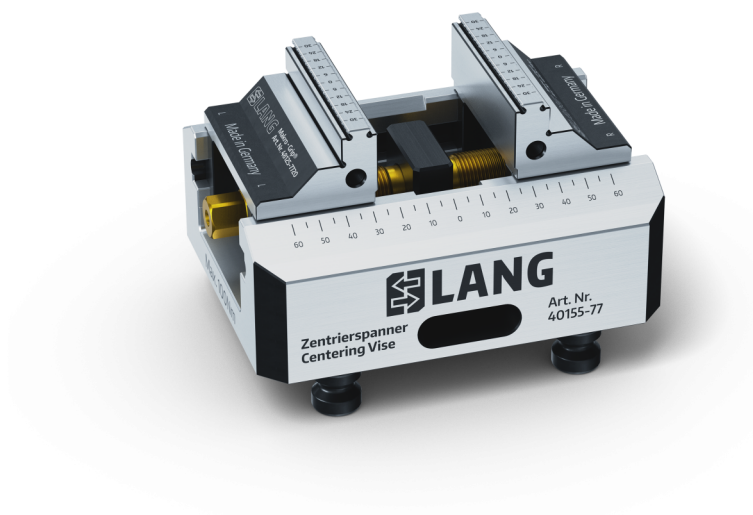

Makro-Grip® 125, 5-Axis Vise

jaw width 77 mm, clamping range 0 - 155 mm

Item No. 48155-77

Clamping range	0 - 155 mm (0" - 6.1")
Dimensions	160 x 125 x 89 mm (6.3" x 4.92" x 3.5")
Clamping method	by form-fit / by friction
Workpiece shape	prismatic
Packaging Unit	1 Piece
Weight	7.4 kg (16.31 lbs)
Material	Steel

Makro-Grip® 125, 5-Axis Vise

jaw width 77 mm, clamping range 0 - 155 mm

Item No. 48155-77

Makro-Grip® 125, 5-Axis Vise

jaw width 77 mm, clamping range 0 - 155 mm

Item No. 48155-77