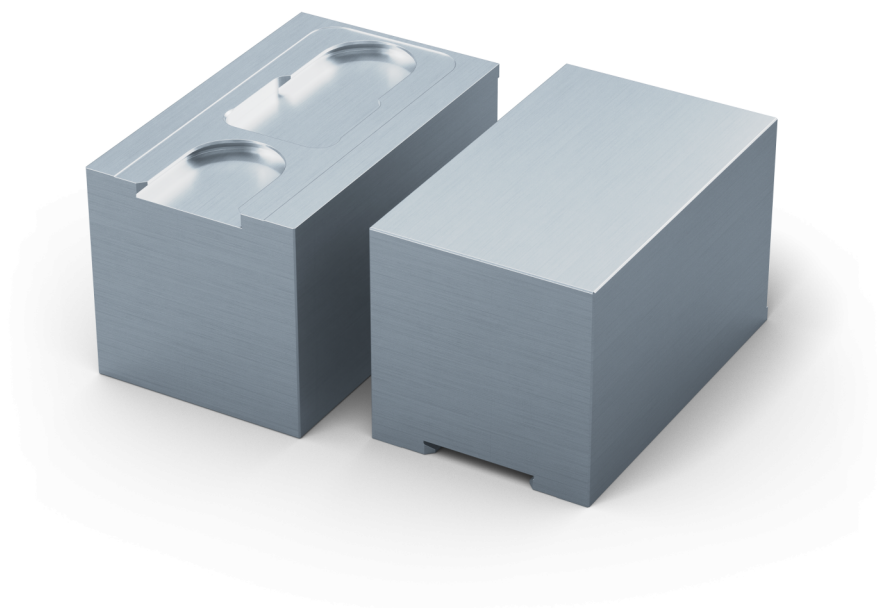

Avanti 125, Top Jaw

jaw width 125 mm, aluminium, height 76 mm

Item No. 44259-76

Dimensions	Jaw width: 126 mm (4.96") - Jaw length: 77 mm (3.03") - Jaw height: 76 mm (2.99")
Workpiece shape	prismatic / cylindrical / asymmetrical
Packaging Unit	1 Piece
Weight	2.02 kg (4.45 lbs)
Material	Aluminium

Avanti 125, Top Jaw

jaw width 125 mm, aluminium, height 76 mm

Item No. 44259-76