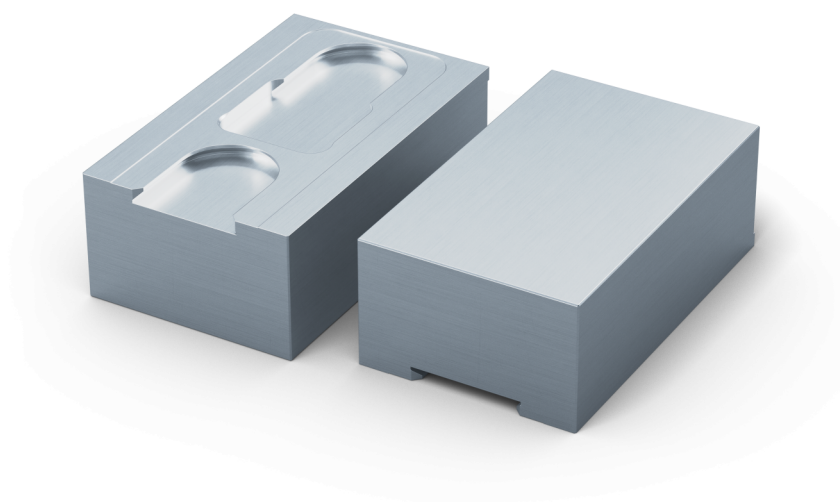

## Avanti 125, Top Jaw

jaw width 125 mm, aluminium, height 46 mm

Item No. 44259-46

<b>Dimensions</b>	Jaw width: 126 mm (4.96") - Jaw length: 77 mm (3.03") - Jaw height: 46 mm (1.81")
<b>Workpiece shape</b>	prismatic / cylindrical / asymmetrical
<b>Packaging Unit</b>	1 Piece
<b>Weight</b>	1.19 kg (2.62 lbs)
<b>Material</b>	Aluminium

Avanti 125, Top Jaw

jaw width 125 mm, aluminium, height 46 mm

Item No. 44259-46