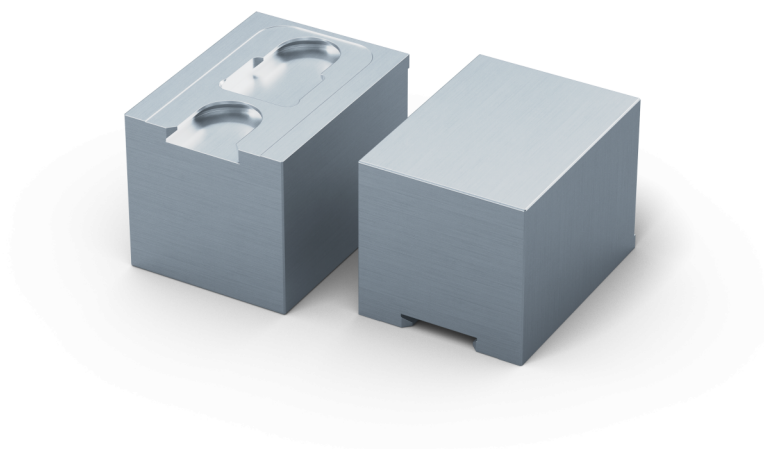

Avanti 77, Top Jaw

jaw width 77 mm, aluminium, height 56 mm

Item No. 44779-56

Dimensions	Jaw width: 77 mm (3.03") - Jaw length: 57 mm (2.24") - Jaw height: 56 mm (2.2")
Workpiece shape	prismatic / cylindrical / asymmetrical
Packaging Unit	1 Piece
Weight	0.68 kg (1.5 lbs)
Material	Aluminium

Avanti 77, Top Jaw

jaw width 77 mm, aluminium, height 56 mm

Item No. 44779-56