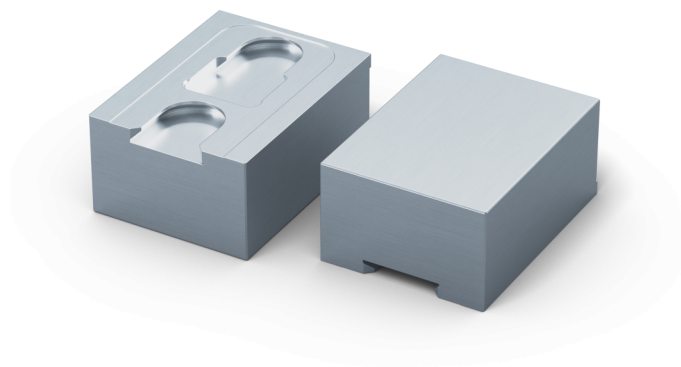

Avanti 77, Top Jaw

jaw width 77 mm, aluminium, height 36 mm

Item No. 44779-36

Dimensions	Jaw width: 77 mm (3.03") - Jaw length: 57 mm (2.24") - Jaw height: 36 mm (1.42")
Workpiece shape	prismatic / cylindrical / asymmetrical
Packaging Unit	1 Piece
Weight	0.43 kg (0.95 lbs)
Material	Aluminium

Avanti 77, Top Jaw

jaw width 77 mm, aluminium, height 36 mm

Item No. 44779-36