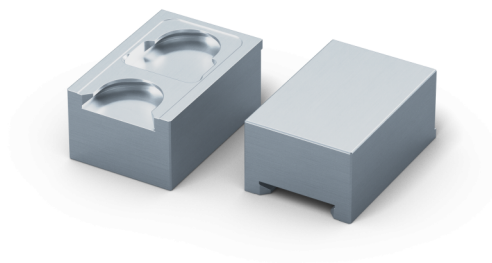

Avanti 46, Top Jaw

jaw width 46 mm, aluminium, height 26 mm

Item No. 44469-26

Dimensions	Jaw width: 57 mm (2.24") - Jaw length: 38 mm (1.5") - Jaw height: 26 mm (1.02")
Workpiece shape	prismatic / cylindrical / asymmetrical
Packaging Unit	1 Piece
Weight	0.14 kg (0.31 lbs)
Material	Aluminium

Avanti 46, Top Jaw

jaw width 46 mm, aluminium, height 26 mm

Item No. 44469-26