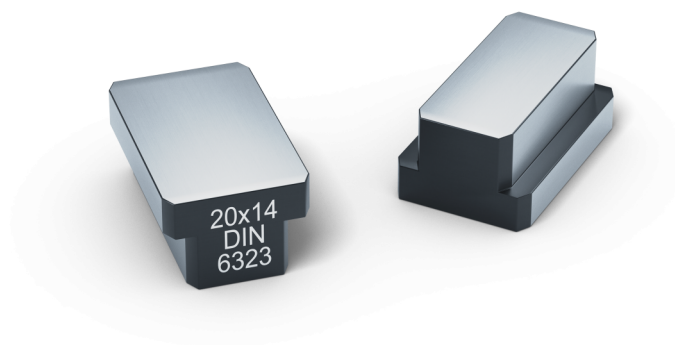

Quick-Point®, Slot Key

DIN 6323, 20 x 14 mm

Item No. 452014

Dimensions	14 x 20 mm
Packaging Unit	1 Stück
Weight	0.06 kg
Material	Stahl

Quick-Point®, Slot Key

DIN 6323, 20 x 14 mm

Item No. 452014