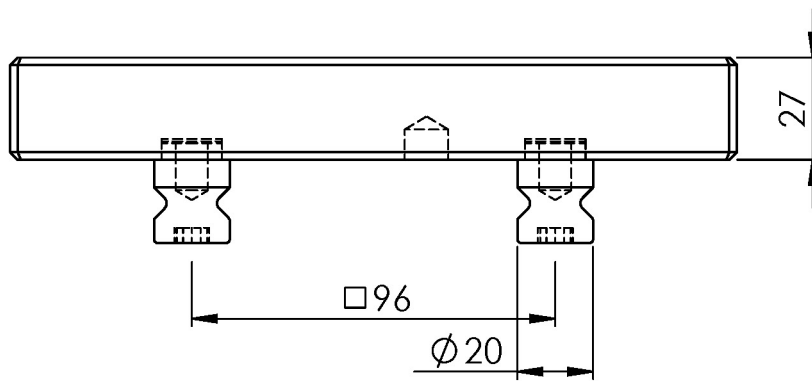

ITEM NO.	45577
DESCRIPTION	Quick·Point® 96, Support Plate, 192 x 192 x 27 mm
ISSUE DATE	24.03.2022

ITEM NO.	45577
DESCRIPTION	Quick-Point® 96, Support Plate, 192 x 192 x 27 mm
ISSUE DATE	24.03.2022

Page 2 / 2